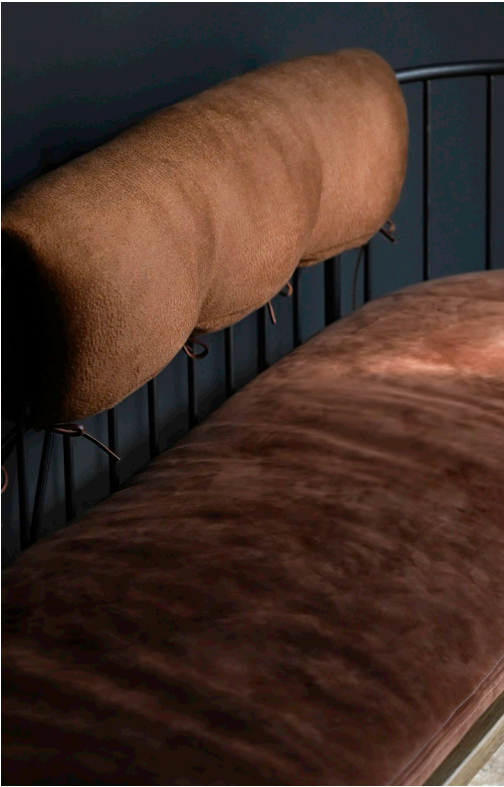

STAHL+BAND

Ellipse Bench shown in Blackened Steel and Nubuck Leather.

ELLIPSE BENCH WITH CUSHION

Standard Dimensions

Overall: 72" W x 20" D x 29 3/4" H
Seat Height: 19"

COM

8 1/2 yards

**Minimum 54" plain goods, non-repeating pattern.
COL pricing please inquire

Available Wood Finishes

Iroko White Oak Lemon Walnut

**Additional S+B Wood Finishes available upon request.
** Refer to S+B Material Guide for additional Finishes.*

Available Powder Coating

White Black Ox Blood Green Char Brown