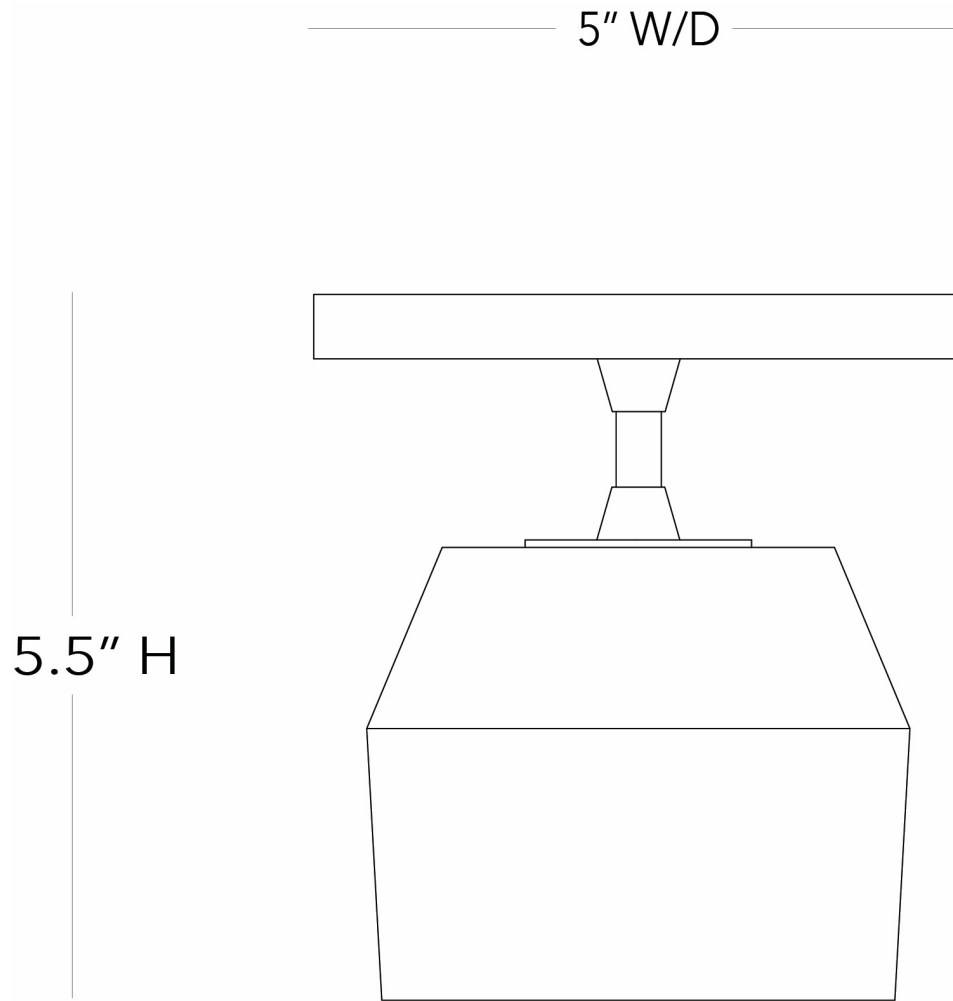

NATURAL PORCELAIN

GRAPHITE PORCELAIN

STAHL+BAND

FRONT/ SIDE