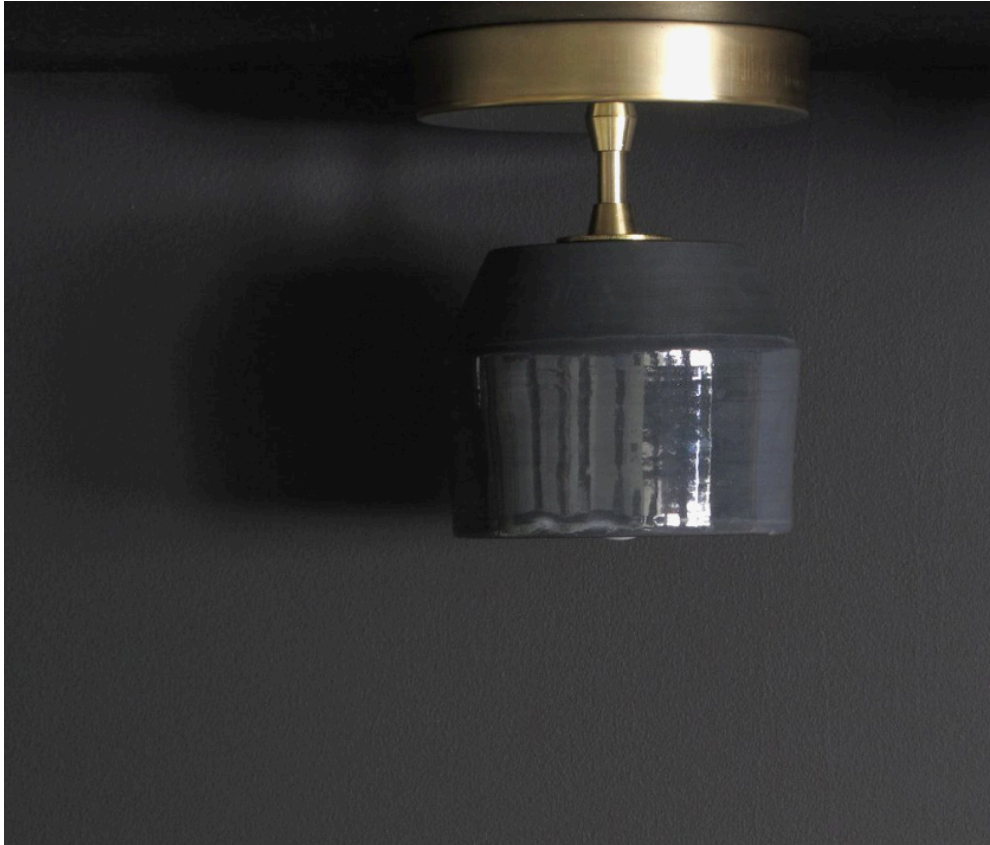

STAHL+BAND

FORCHETTE FLUSH MOUNT SCONCE

Contact for Price | 5.5" H x 5" W

* Additional metal and porcelain options available.

STAHL+BAND

METAL & PORCELAIN CUSTOM FINISH OPTIONS

UN-LACQUERED BRASS

BLACKENED BRASS

AGED BRASS

NATURAL PORCELAIN

GRAPHITE PORCELAIN

STAHL+BAND

FRONT/ SIDE