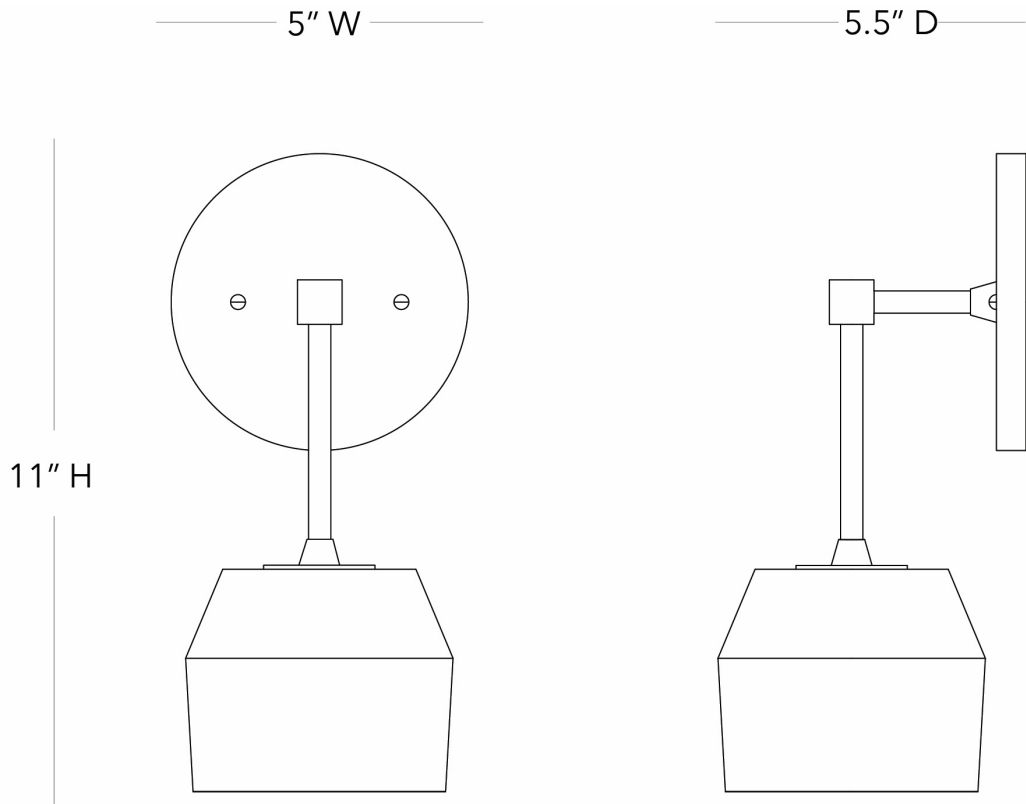

STAHL+BAND

FRONT

SIDE