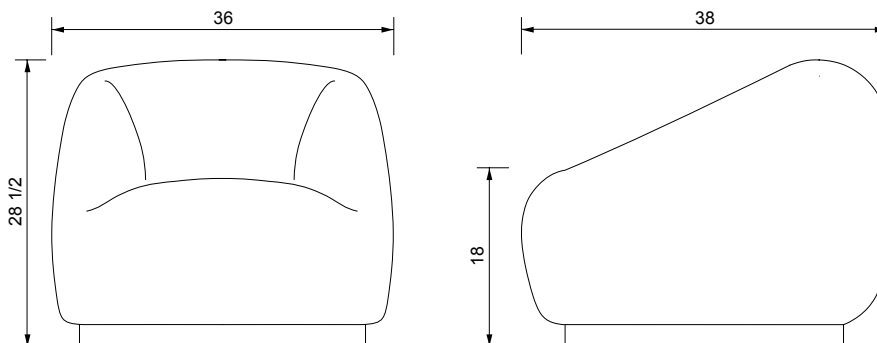

STAHL+BAND

Pouf Lounge Chair shown in Boucle (left), Mohair and Walnut (right).

POUF LOUNGE CHAIR

Standard Dimensions

Overall: 36" W x 38" D x 28 1/2" H
Seat Height: 18"

COM

6 yards

** Minimum 54" plain goods, non-repeating pattern.
* COL pricing please inquire.*

Specification Drawing

STAHLANDBAND.COM
INFO@STAHLANDBAND.COM
424.228.4134

STAHL+BAND

Pouf Swivel Lounge Chair shown in Velvet and Walnut.

POUF SWIVEL LOUNGE CHAIR

Standard Dimensions	Overall: 36" W x 38" D x 28 1/2" H Seat Height: 18"	
COM	6 yards	<i>* Minimum 54" plain goods, non-repeating pattern. * COL pricing please inquire.</i>
Available Wood Feet Finishes	 T1 White Oak  T1 Walnut	<i>* Additional S+B Wood Finishes available upon request. ** Refer to S+B Material Guide for additional Finishes.</i>
List Price *	\$5,995	<i>* List pricing is subject to change and does not include shipping.</i>