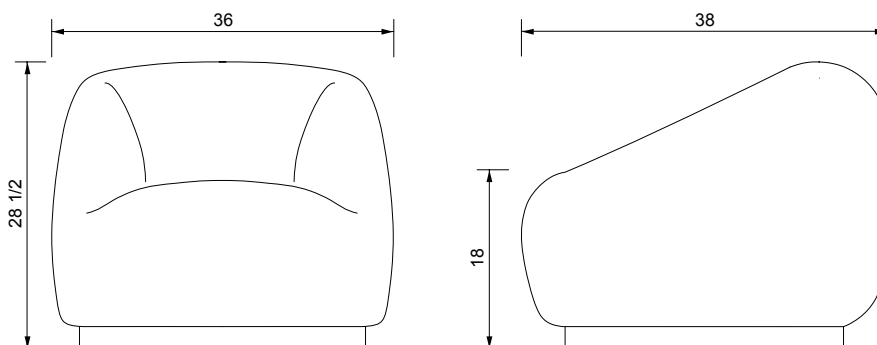

Specification Drawing

STAHLANDBAND.COM
INFO@STAHLANDBAND.COM
424.228.4134