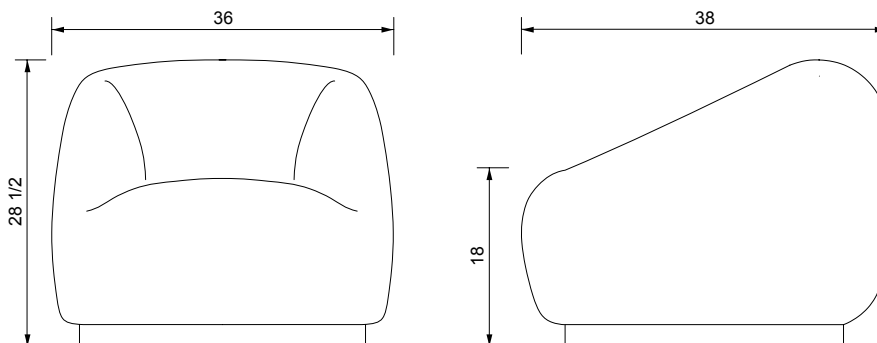

STAHL+BAND

Pouf Lounge Chair shown in Boucle (left), Mohair and Walnut (right).

POUF LOUNGE CHAIR

Standard Dimensions	Overall: 36" W x 38" D x 28 1/2" H Seat Height: 18"	
COM	6 yards	<i>* Minimum 54" plain goods, non-repeating pattern. * COL pricing please inquire.</i>
Available Wood Feet Finishes	 T1 White Oak  T1 Walnut	<i>* Additional S+B Wood Finishes available upon request. ** Refer to S+B Material Guide for additional Finishes.</i>
List Price *	\$5,800	<i>* List pricing is subject to change and does not include shipping.</i>

Specification Drawing

STAHLANDBAND.COM
 INFO@STAHLANDBAND.COM
 424.228.4134

STAHL+BAND

Pouf Swivel Lounge Chair shown in Velvet and Walnut.

POUF SWIVEL LOUNGE CHAIR

Standard Dimensions	Overall: 36" W x 38" D x 28 1/2" H Seat Height: 18"	
COM	6 yards	<i>* Minimum 54" plain goods, non-repeating pattern. * COL pricing please inquire.</i>
Available Wood Feet Finishes	 T1 White Oak  T1 Walnut	<i>* Additional S+B Wood Finishes available upon request. ** Refer to S+B Material Guide for additional Finishes.</i>
List Price *	\$5,800	<i>* List pricing is subject to change and does not include shipping.</i>