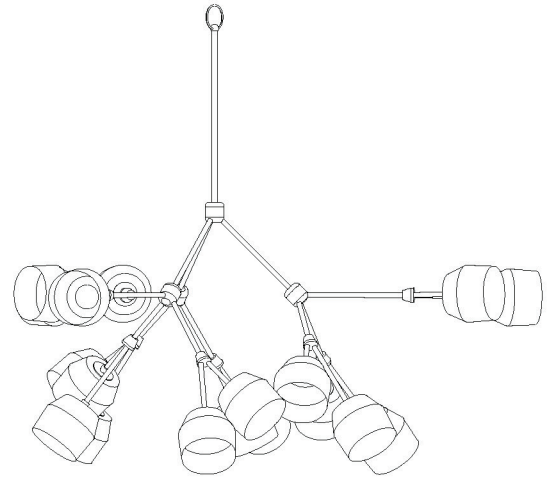

STAHL+BAND

FORCHETTE CHANDELIER 18

Contact for Price | 37" H x 46" W x 42" D OAH 73" | Porcelain & Brass

* Metal finish and porcelain options available.

STAHL+BAND

METAL & PORCELAIN CUSTOM FINISH OPTIONS

UN-LACQUERED BRASS

BLACKENED BRASS

AGED BRASS

NATURAL PORCELAIN

GRAPHITE PORCELAIN

STAHL+BAND

46" W

42" D

37" H

FRONT

SIDE

46" D

TOP