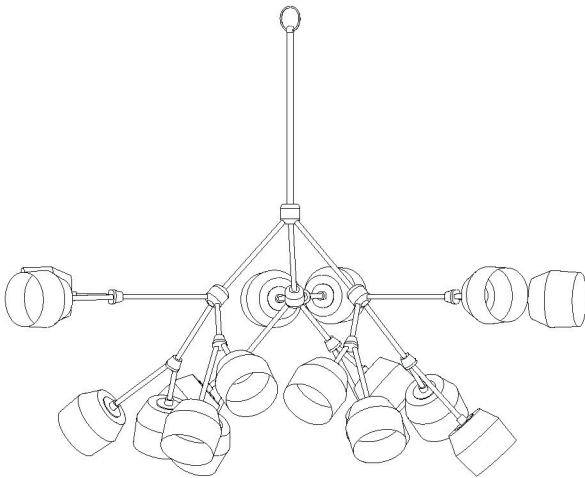

STAHL+BAND

FORCHETTE CHANDELIER 18

Contact for Price | 37" H x 46" W x 42" D OAH 73" | Porcelain & Brass

* Metal finish and porcelain options available.

STAHL+BAND

METAL & PORCELAIN CUSTOM FINISH OPTIONS

UN-LACQUERED BRASS

BLACKENED BRASS

AGED BRASS

NATURAL PORCELAIN

GRAPHITE PORCELAIN

STAHL+BAND

46" W

42" D

37" H

FRONT

SIDE

46" D

TOP