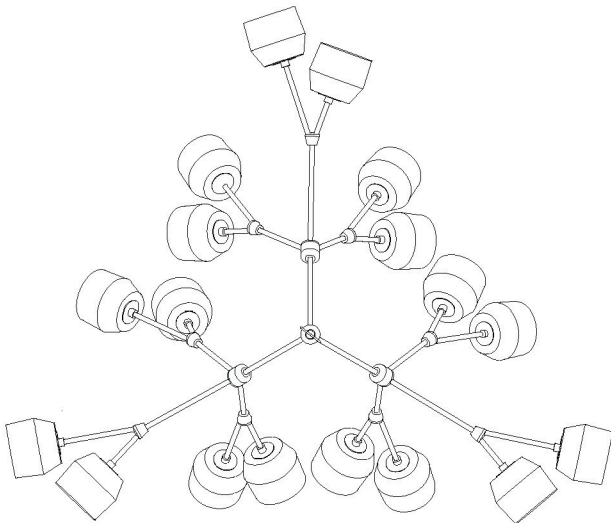

STAHL+BAND

FORCHETTE CHANDELIER 18

Contact for Price | 37" H x 46" W x 42" D OAH 73" | Porcelain & Brass

* Metal finish and porcelain options available.

STAHL+BAND

METAL & PORCELAIN CUSTOM FINISH OPTIONS

UN-LACQUERED BRASS

BLACKENED BRASS

AGED BRASS

NATURAL PORCELAIN

GRAPHITE PORCELAIN

STAHL+BAND

46" W

42" D

37" H

FRONT

SIDE

46" D

TOP