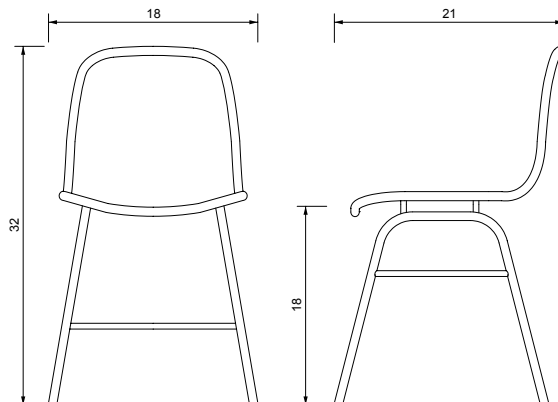

Specification Drawing

STAHLANDBAND.COM
INFO@STAHLANDBAND.COM
424.228.4134