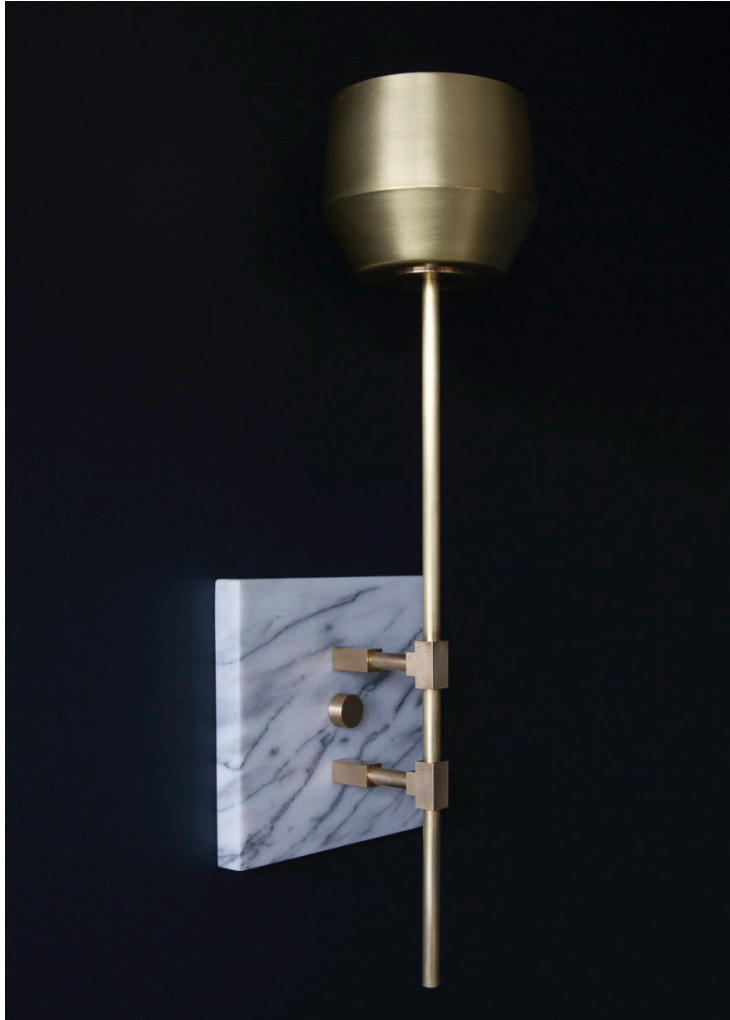

# STAHL+BAND

## FORCHETTE TORCH SCONCE

Contact for Price | 6"D X 6"W X 18.5"H | Brass, Porcelain and Marble

*\*additional finish options available*