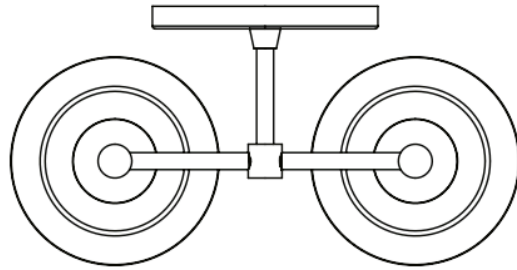

## FORCHETTE DOUBLE SCONCE

Contact for Price | 6" D x 11" W x 9" H | Porcelain & Brass

\* Metal finish and porcelain options available.

# STAHL+BAND

6"

TOP

11"

FRONT

9"

SIDE

FORCHETTE DOUBLE SCONCE