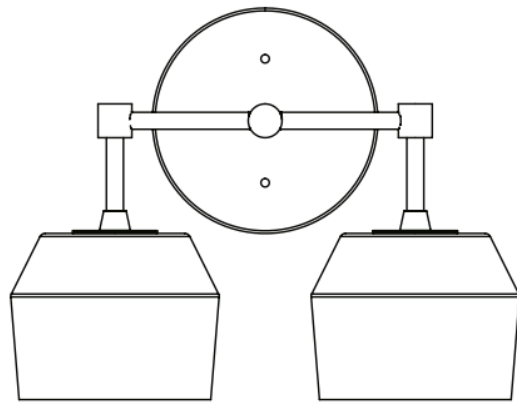

## FORCHETTE DOUBLE SCONCE

Contact for Price | 6" D x 11" W x 9" H | Porcelain & Brass

\* Metal finish and porcelain options available.

# STAHL+BAND

6"

TOP

11"

FRONT

9"

SIDE

FORCHETTE DOUBLE SCONCE