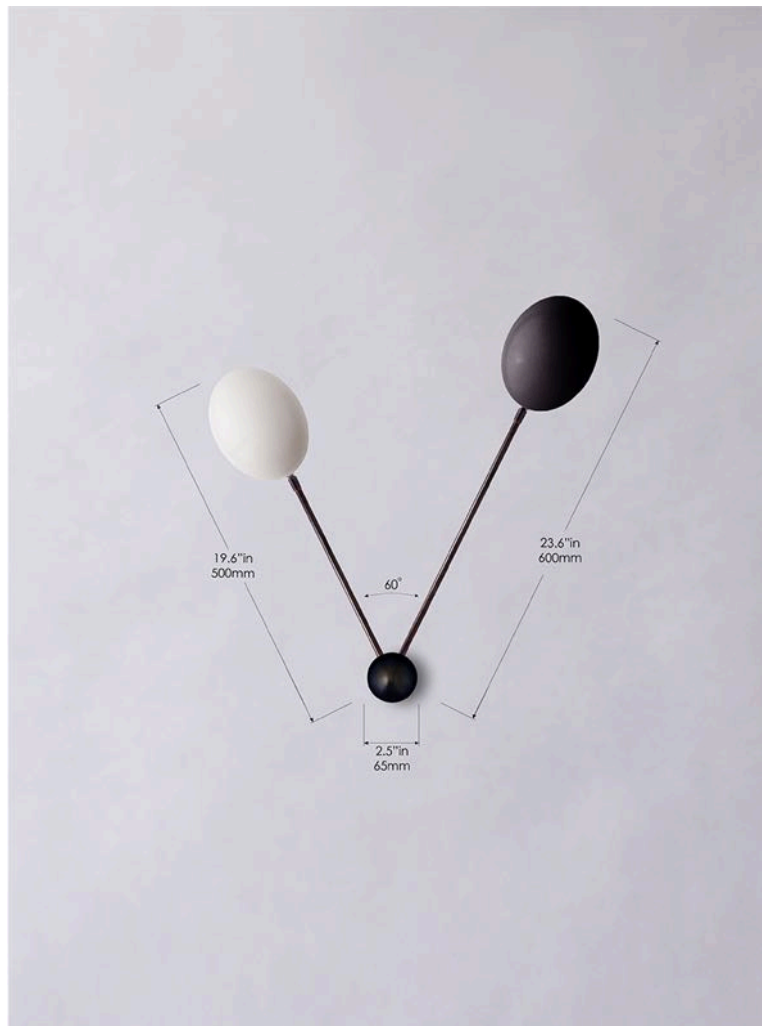

Designer	Roberto Rodriguez	Light Source	2 x G9 LED 3.5w / 220 ~ 240v AUS 2 x G9 LED 9w / 800lms 110v 120v USA
Dimensions	Branch lengths: 500mm + 600mm 19.6" inches + 23.6" inches	Lumens	2 x 550 lumen
Spread Angle	60 Degree Custom lengths upon request	Temperature	Warm White - 2700k
Materials	Brass, Ostrich Eggshell, Resin	Weight	1.9kg
Fixture Finish	Blackened Brass, Brushed, Patinated	IP Rating	IP20 – For Indoor Use Only
Shade Finishes	Natural & Dusted White (translucent) White Opaque & Black	Components	AS/NZS – 60598.2.1 UL - E189674
Contact	PO Box 1119, Barwon Heads Vic 3227 AUST. M. +61 3 407 878 370 E. info@reduxr.com.au www.reduxr.com.au		

O BRANCH II 120

Designer	Roberto Rodriguez	Light Source	2 x G9 LED 3.5w / 220 ~ 240v AUS 2 x G9 LED 9w / 800lms 110v 120v USA
Dimensions	Branch lengths: 500mm + 600mm 19.6" inches + 23.6" inches	Lumens	2 x 550 lumen
Spread Angle	120 Degree Custom lengths upon request	Temperature	Warm White - 2700k
Materials	Brass, Ostrich Eggshell, Resin	Weight	1.9kg
Fixture Finish	Blackened Brass, Brushed, Patinated	IP Rating	IP20 – For Indoor Use Only
Shade Finishes	Natural & Dusted White (translucent) White Opaque & Black	Components	AS/NZS – 60598.2.1 UL - E189674
Contact	PO Box 1119, Barwon Heads Vic 3227 AUST. M. +61 3 407 878 370 E. info@reduxr.com.au www.reduxr.com.au		

O BRANCH II's • SWING ARM

Designer	Roberto Rodriguez	Light Source	G9 LED 5w / 220 ~ 240v AUS G9 LED 7w / 110 ~ 120v USA
Dimensions	Standard Branch Lengths 550mm + 650mm 21.6" inches + 25.5" inches	Lumens	550 - 900
Swing Radius	170 Degree – Both Arms	Temperature	Warm White - 3000k
Materials	Brass, Ostrich Eggs, Resin,	Weight	2.3 kg
Fixture Finish	Blackened Brass, Brushed, Patinated	IP Rating	IP20 – For Indoor Use Only
Shade Finishes	Natural (translucent) / Standard B+W Custom upon request		AS/NZS – 60598.2.1 UL - E189674
Contact	PO Box 1119, Barwon Heads Vic 3227 AUST M. +61 3 407 878 370 / E. info@reduxr.com.au www.reduxr.com.au		