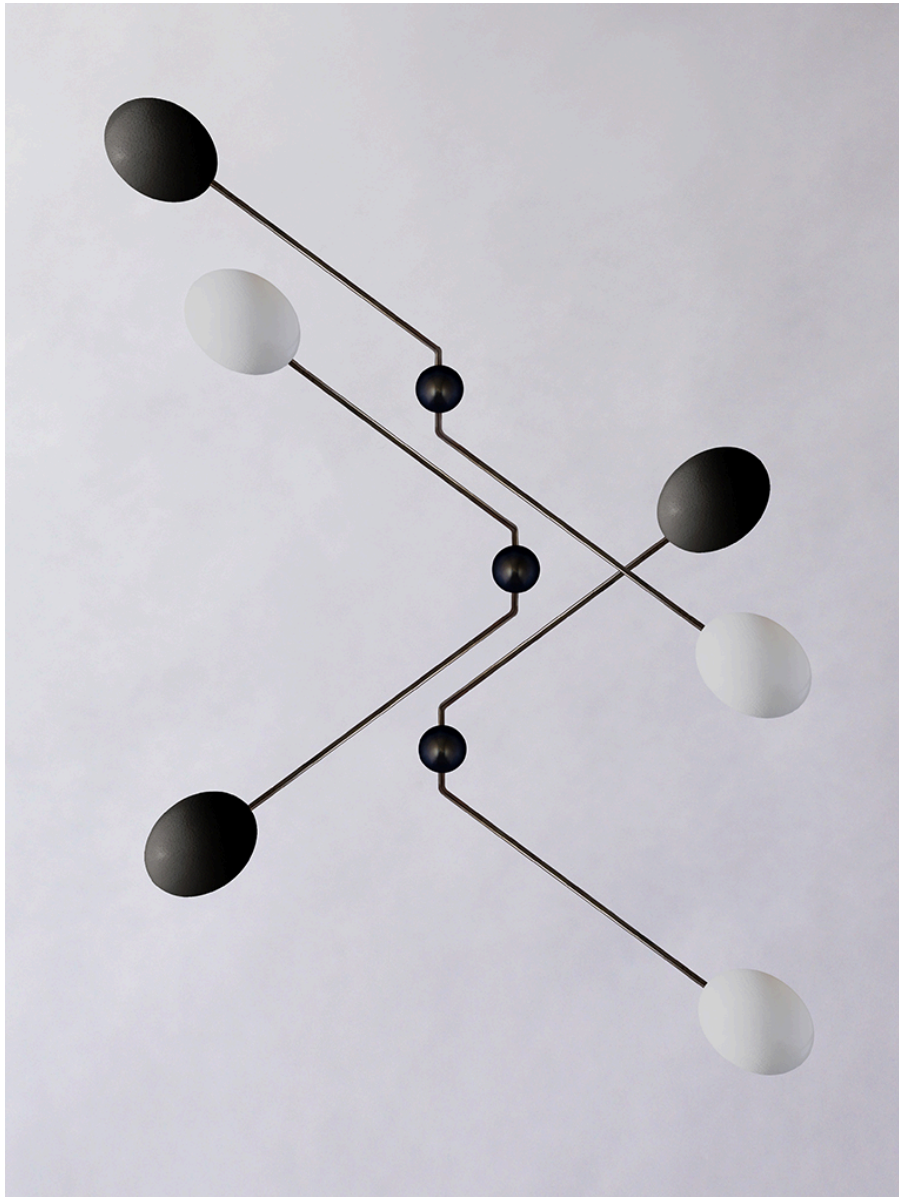

O BRANCH II's • SWING ARM

Designer	Roberto Rodriguez	Light Source	G9 LED 5w / 220 ~ 240v AUS G9 LED 7w / 110 ~ 120v USA
Dimensions	Standard Branch Lengths 550mm + 650mm 21.6" inches + 25.5" inches	Lumens	550 - 900
Swing Radius	170 Degree – Both Arms	Temperature	Warm White - 3000k
Materials	Brass, Ostrich Eggs, Resin,	Weight	2.3 kg
Fixture Finish	Blackened Brass, Brushed, Patinated	IP Rating	IP20 – For Indoor Use Only
Shade Finishes	Natural (translucent) / Standard B+W Custom upon request		AS/NZS – 60598.2.1 UL - E189674
Contact	PO Box 1119, Barwon Heads Vic 3227 AUST M. +61 3 407 878 370 / E. info@reduxr.com.au www.reduxr.com.au