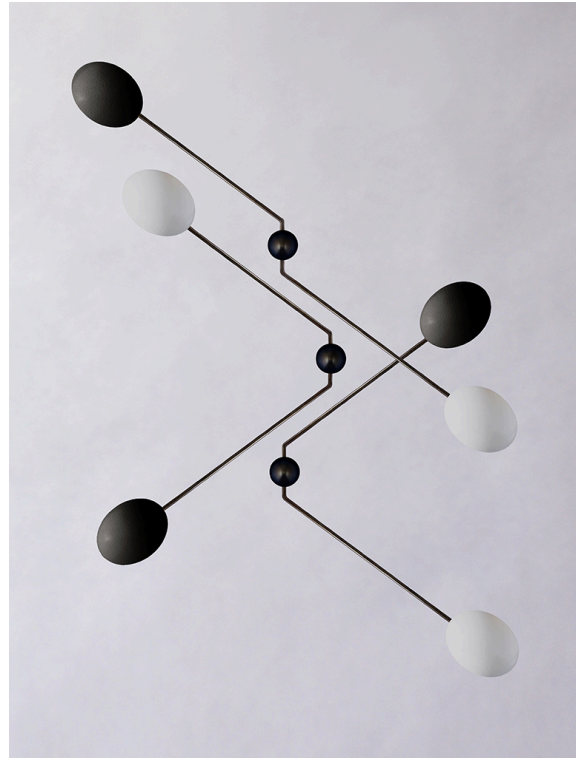

STAHL+BAND

Stationary (Available in 60 and 120 degrees)

Adjustable

O BRANCH II

Contact for Price

Stationary 19.6" H + 23.6" H, 5.5" D | Adjustable 21.6" H + 25.5" H, 5.5" D
Ostrich Eggshell & Brass

O BRANCH II 60

Designer	Roberto Rodriguez	Light Source	2 x G9 LED 3.5w / 220 ~ 240v AUS 2 x G9 LED 9w / 800lms 110v 120v USA
Dimensions	Branch lengths: 500mm + 600mm 19.6" inches + 23.6" inches	Lumens	2 x 550 lumen
Spread Angle	60 Degree Custom lengths upon request	Temperature	Warm White - 2700k
Materials	Brass, Ostrich Eggshell, Resin	Weight	1.9kg
Fixture Finish	Blackened Brass, Brushed, Patinated	IP Rating	IP20 – For Indoor Use Only
Shade Finishes	Natural & Dusted White (translucent) White Opaque & Black	Components	AS/NZS – 60598.2.1 UL - E189674
Contact	PO Box 1119, Barwon Heads Vic 3227 AUST. M. +61 3 407 878 370 E. info@reduxr.com.au www.reduxr.com.au		

O BRANCH II 120

Designer	Roberto Rodriguez	Light Source	2 x G9 LED 3.5w / 220 ~ 240v AUS 2 x G9 LED 9w / 800lms 110v 120v USA
Dimensions	Branch lengths: 500mm + 600mm 19.6" inches + 23.6" inches	Lumens	2 x 550 lumen
Spread Angle	120 Degree Custom lengths upon request	Temperature	Warm White - 2700k
Materials	Brass, Ostrich Eggshell, Resin	Weight	1.9kg
Fixture Finish	Blackened Brass, Brushed, Patinated	IP Rating	IP20 – For Indoor Use Only
Shade Finishes	Natural & Dusted White (translucent) White Opaque & Black	Components	AS/NZS – 60598.2.1 UL - E189674
Contact	PO Box 1119, Barwon Heads Vic 3227 AUST. M. +61 3 407 878 370 E. info@reduxr.com.au www.reduxr.com.au		