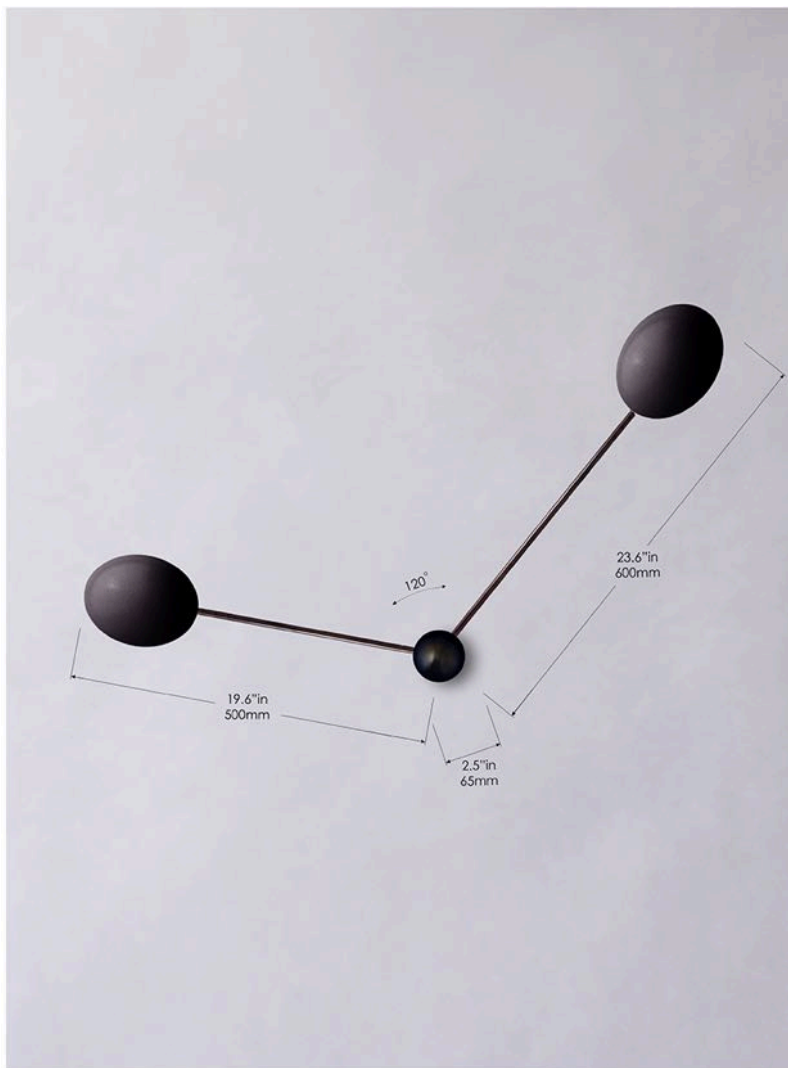

STAHL+BAND

Stationary (Available in 60 and 120 degrees)

Adjustable

O BRANCH II

Contact for Price

Stationary 19.6" H + 23.6" H, 5.5" D | Adjustable 21.6" H + 25.5" H, 5.5" D
Ostrich Eggshell & Brass

O BRANCH II 60

Designer	Roberto Rodriguez	Light Source	2 x G9 LED 3.5w / 220 ~ 240v AUS 2 x G9 LED 9w / 800lms 110v 120v USA
Dimensions	Branch lengths: 500mm + 600mm 19.6" inches + 23.6" inches	Lumens	2 x 550 lumen
Spread Angle	60 Degree Custom lengths upon request	Temperature	Warm White - 2700k
Materials	Brass, Ostrich Eggshell, Resin	Weight	1.9kg
Fixture Finish	Blackened Brass, Brushed, Patinated	IP Rating	IP20 – For Indoor Use Only
Shade Finishes	Natural & Dusted White (translucent) White Opaque & Black	Components	AS/NZS – 60598.2.1 UL - E189674
Contact	PO Box 1119, Barwon Heads Vic 3227 AUST. M. +61 3 407 878 370 E. info@reduxr.com.au www.reduxr.com.au		

O BRANCH II 120

Designer	Roberto Rodriguez	Light Source	2 x G9 LED 3.5w / 220 ~ 240v AUS 2 x G9 LED 9w / 800lms 110v 120v USA
Dimensions	Branch lengths: 500mm + 600mm 19.6" inches + 23.6" inches	Lumens	2 x 550 lumen
Spread Angle	120 Degree Custom lengths upon request	Temperature	Warm White - 2700k
Materials	Brass, Ostrich Eggshell, Resin	Weight	1.9kg
Fixture Finish	Blackened Brass, Brushed, Patinated	IP Rating	IP20 – For Indoor Use Only
Shade Finishes	Natural & Dusted White (translucent) White Opaque & Black	Components	AS/NZS – 60598.2.1 UL - E189674
Contact	PO Box 1119, Barwon Heads Vic 3227 AUST. M. +61 3 407 878 370 E. info@reduxr.com.au www.reduxr.com.au		