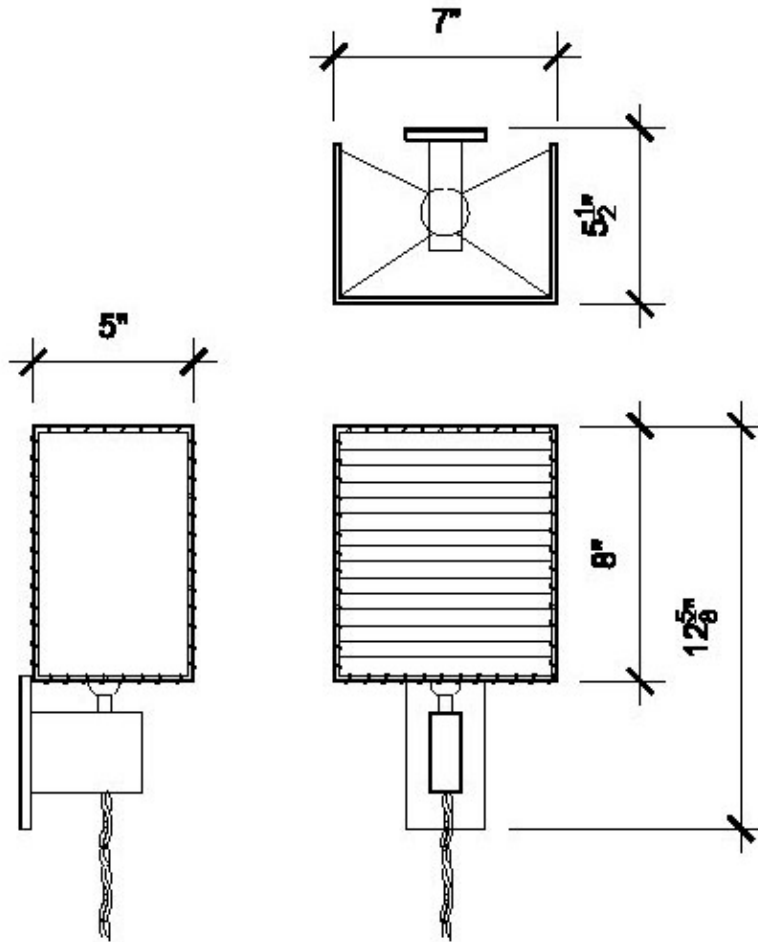

STAHL+BAND

SERIES 03 SCONCE

Contact for Price | Goatskin Parchment

12-5/8"H x 5-1/2"D x 7"W

*Additional metal finish options maybe available

STAHL+BAND

SERIES 03 SCNCE