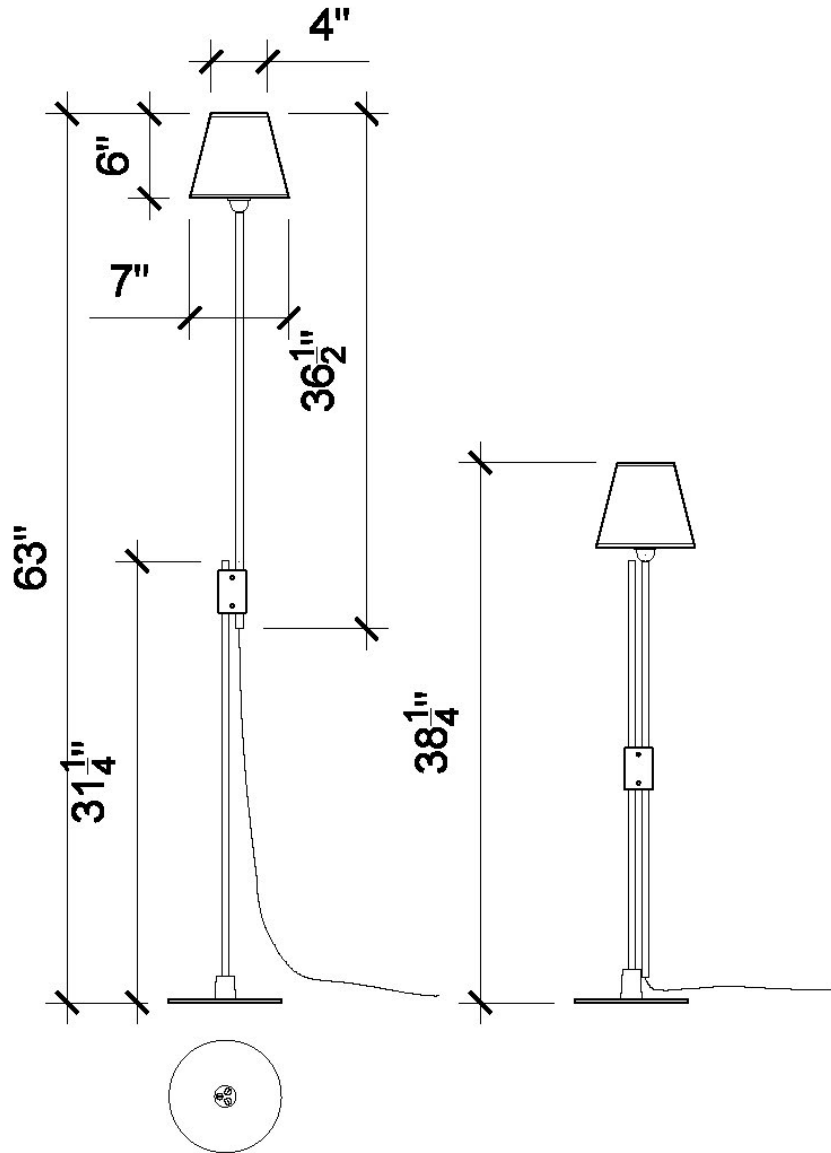

STAHL+BAND

SERIES 04 FLOOR LAMP