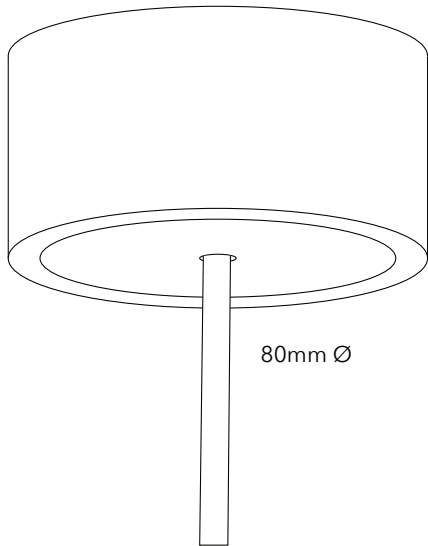

STAHL+BAND

POTTER HALO

Contact for Price | Small : 5.8" H x 5" D | Medium: 6.5" H x 9.3" D | 60"

flex drop - additional length available | Seamless canopy 1.4" H x 3.15" D

STAHL+BAND

Finish Options

Ceramic : Porcelain

Cord : Natural Linen , Mid-Grey Linen , Dark Grey Linen

STAHL+BAND

CEILING CANOPY

Mini and Small Size Pendant:

Carlton J-Box Model # B518AR-UPC

link: <https://www.homedepot.com/p/Carlton-18-cu-in-Blue-Polycarbonate-Round-New-Work-Ceiling-Electrical-Box-B518AR-UPC/100128777>

Medium and Large Size Pendant: