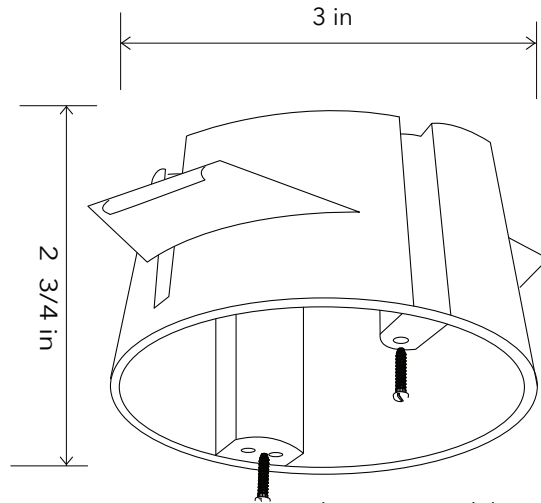

STAHL+BAND

POTTER HALO

Contact for Price | Small : 5.8" H x 5" D | Medium: 6.5" H x 9.3" D | 60"

flex drop - additional length available | Seamless canopy 1.4" H x 3.15" D

STAHL+BAND

Finish Options

Ceramic : Porcelain

Cord : Natural Linen , Mid-Grey Linen , Dark Grey Linen

STAHL+BAND

CEILING CANOPY

Mini and Small Size Pendant:

Carlton J-Box Model # B518AR-UPC

link: <https://www.homedepot.com/p/Carlton-18-cu-in-Blue-Polycarbonate-Round-New-Work-Ceiling-Electrical-Box-B518AR-UPC/100128777>

Medium and Large Size Pendant: