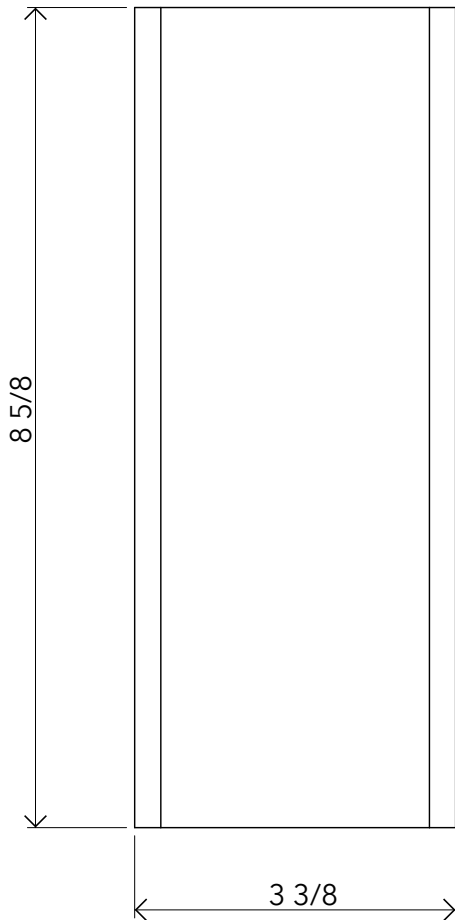

STAHL+BAND