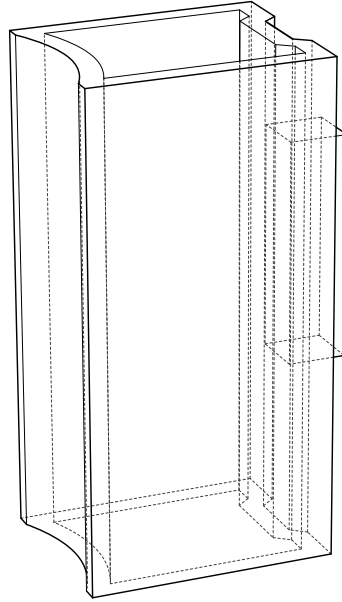

STAHL+BAND