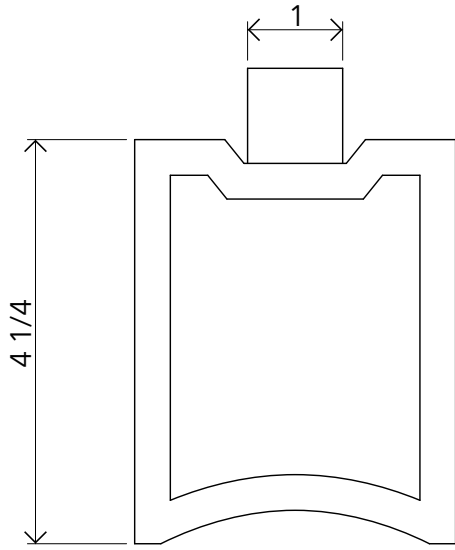

STAHL+BAND