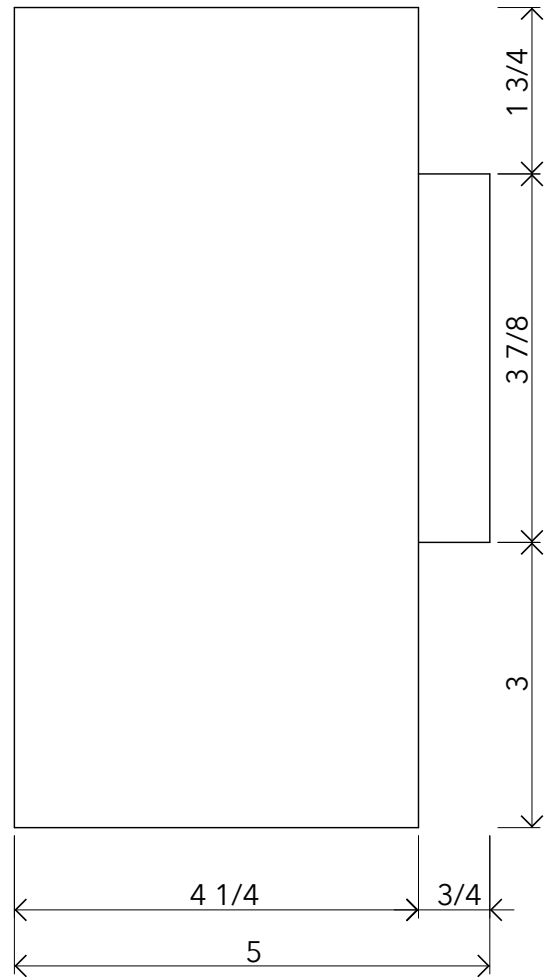

STAHL+BAND