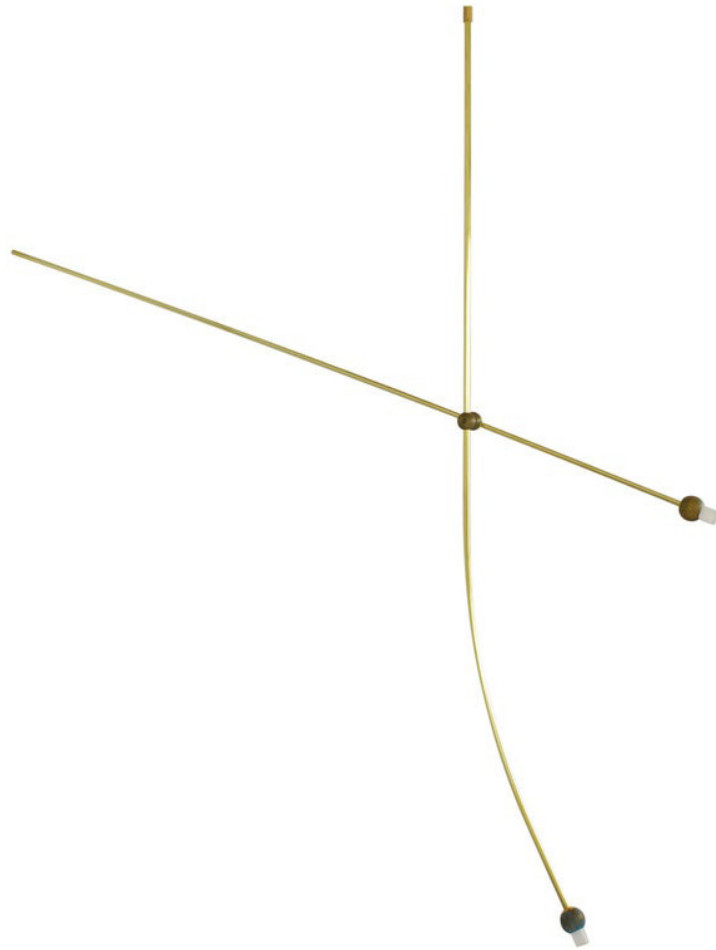

STAHL+BAND

BRASS SCULPTED LIGHT SUSPENSION, "LET'S TALK"

Contact for Price | H 59.06 in. x W 47.25 in. x D 2.17 in. | oxidized brass, polished brass, acrylic parts

**Available in other finishes and materials*