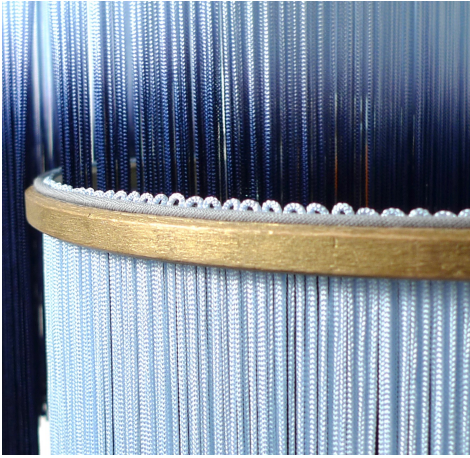

STAHL+BAND

No. 21

Contact for Price | 29" H x 15" D x 9.85" W | Brass, Leather, Wood, Dip-dyed Fringe
available in yellow, blue, pink, green, and brown

STAHL+BAND

COLORS

BLUE

BROWN

YELLOW