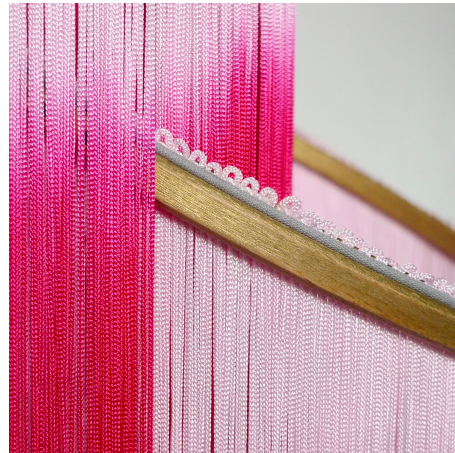

STAHL+BAND

No. 21

Contact for Price | 29" H x 15" D x 9.85" W | Brass, Leather, Wood, Dip-dyed Fringe
available in yellow, blue, pink, green, and brown

STAHL+BAND

COLORS

BLUE

BROWN

YELLOW