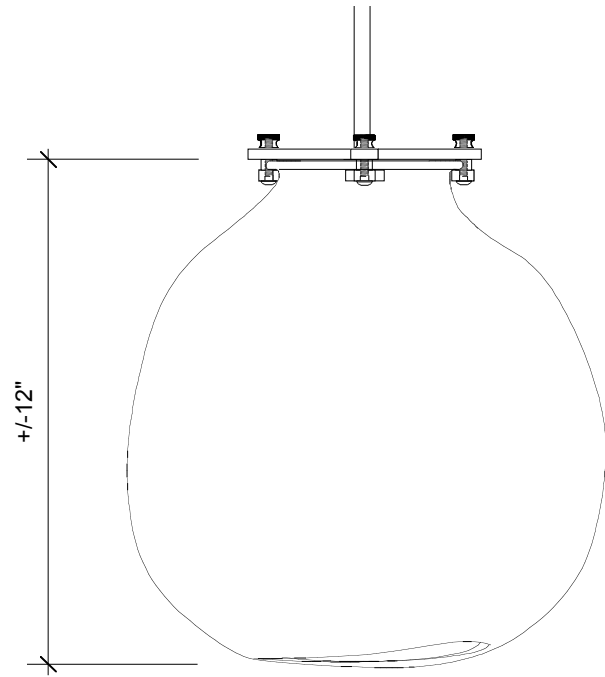

STAHL+BAND