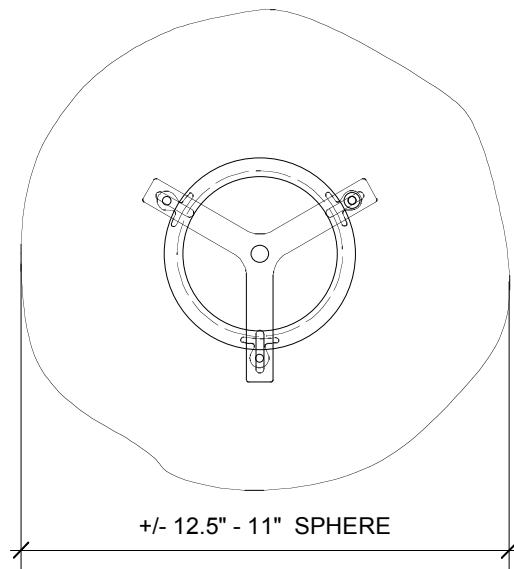

STAHL+BAND