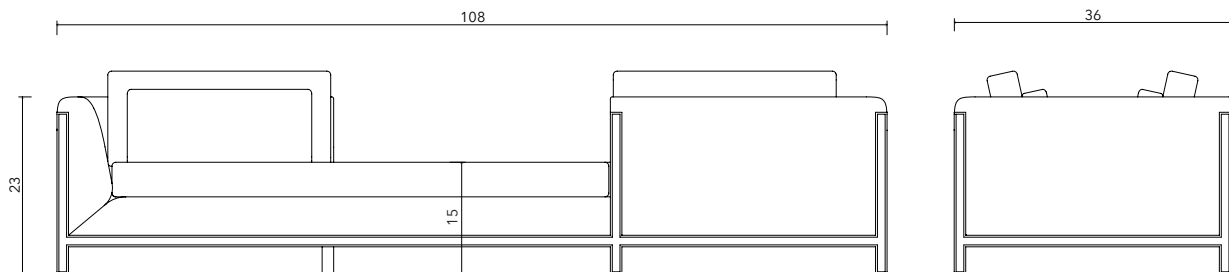

Specification Drawing

STAHLANDBAND.COM
INFO@STAHLANDBAND.COM
424.228.4134