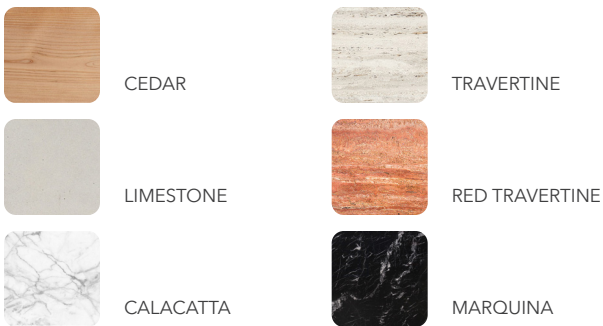

STAHL+BAND

SHOWN IN RED TRAVERTINE, BLACK MARQUINA, CALACATTA, AND TRAVERTINE (LEFT) SOLID CEDAR (RIGHT)

AVAILABLE MATERIAL OPTIONS

ERDÉ SIDE TABLE

LIST PRICE

CEDAR: \$3,995

TRAVERTINE / RED TRAVERTINE/ LIMESTONE: \$7,900

CALCATA / MARQUINA: \$9,200

DIMENSIONS

17" Length x 15" Width x 16" Height

*Please inquire for other custom finishes and sizing.