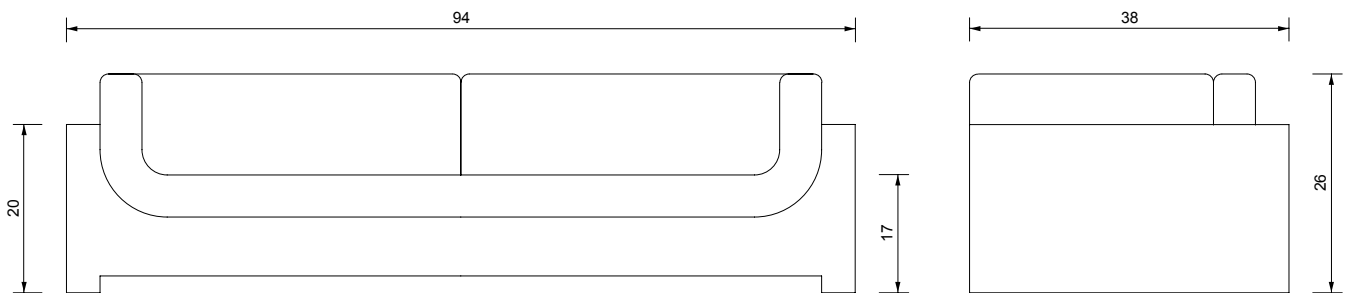

Specification Drawing

STAHLANDBAND.COM
INFO@STAHLANDBAND.COM
424.228.4134