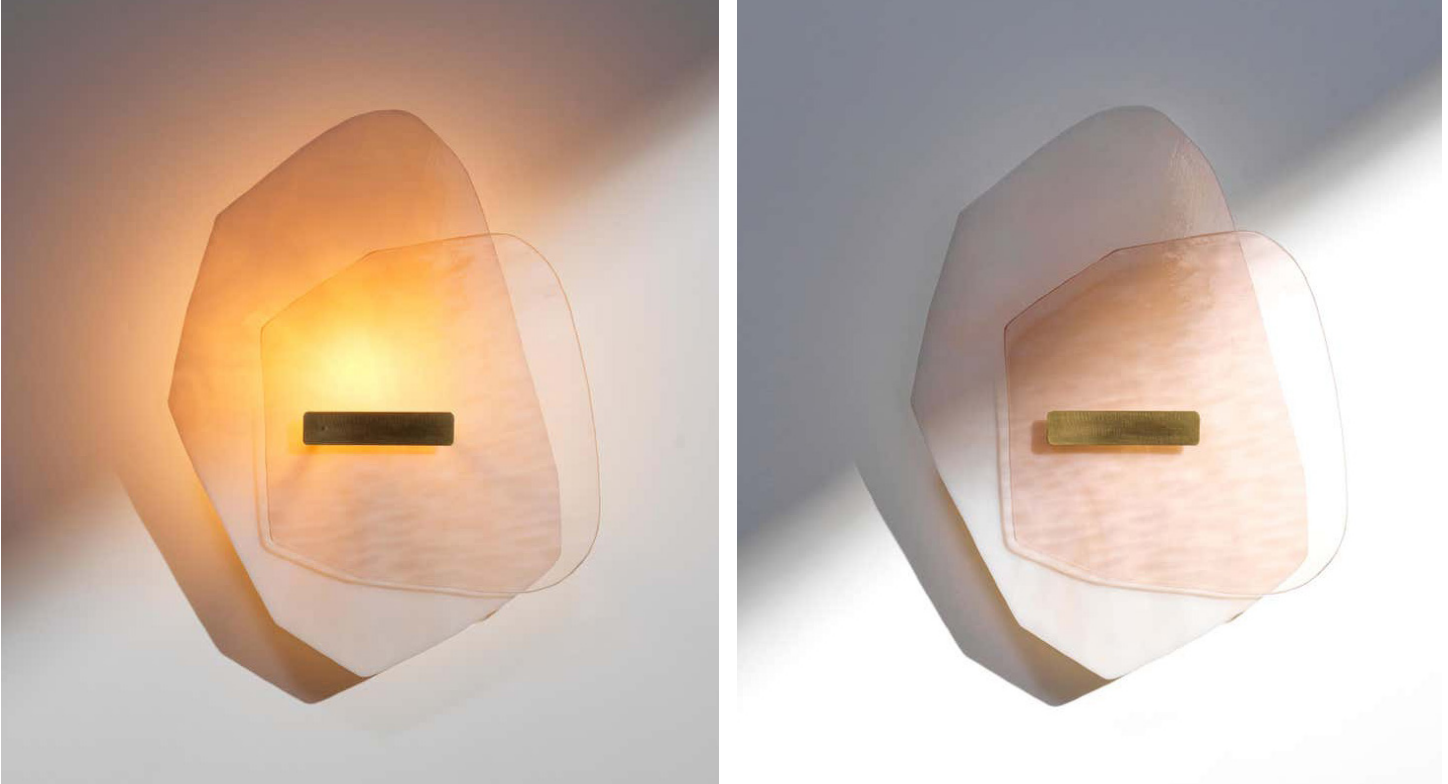

# STAHL+BAND

Alliance 02 Sconce shown in pink semi-opaque marbled glass, pink champagne wave glass sheet, brushed brass structure. *Designed by Marie Jeunet.*

## ALLIANCE 02 SCONCE

Standard Dimensions	Overall: 9 7/8" W x 4" D x 13 3/8" H Backplate: 3 1/8" DIA x 1"	<i>* Limited Edition.</i>
Materials	Glass, Metal	
Details	Bulb Included: LED 40W / E14 UL Listed: No	<i>* Hardwired lamps must be installed by a professional.</i>
List Price *	Contact for pricing.	<i>* List pricing is subject to change and does not include shipping.</i>

# STAHL+BAND

Alliance 03 Sconce shown in Opaque Ochre Marbled Glass and Smooth Olive Green Glass. *Designed by Marie Jeunet.*

## ALLIANCE 03 SCONCE

Standard Dimensions	Overall: 10 ¼" W x 4" D 13 ¼" H Backplate: 3 ⅛" DIA x 1"	<i>* Limited Edition.</i>
Materials	Glass, Metal	
Details	Bulb Included: LED 40W / E14 UL Listed: No	<i>* Hardwired lamps must be installed by a professional.</i>
List Price *	Contact for pricing.	<i>* List pricing is subject to change and does not include shipping.</i>