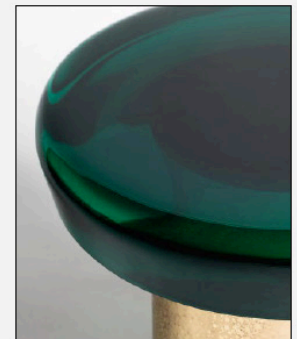

## GOLIA CONSOLE

Contact for Price

Measurements: 67" W x 11 3/4" D x 33 1/2" H

Materials: Brass, resin and concrete.

# STAHL + BAND

R03 / RED CLAY

R04 / RED ORANGE

R06 / AUTUMN

R08 / PURPLE SAPPHIRE

R10 / ROSE VIOLET

R14 / COBALT

R15 / MOONSTONE

R16 / JADE

R19 / KELP FOREST

R20 / TOBACCO