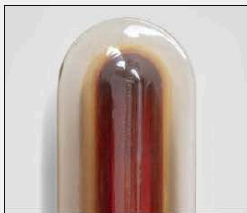

STAHL+BAND

JOY LIGHT

Contact for Price

Measurements: 7 4/5" W x 5 1/5" D x 31 1/2" H Large: 7 4/5" W x 5 1/5" D x 63" H

Materials: Brass and Resin

STAHLANDBAND.COM
INFO@STAHLANDBAND.COM
424.228.4134

STAHL+BAND

R21 / RED

R22 / FLERY RED

R23 / RED CLAY

R24 / MANDARIN RED

R25 / ORANGE

R26 / CANARY YELLOW

R27 / PURPLE

R28 / FUCHSIA

R29 / MAGENTA

R30 / PINK

er
e

STAHL+BAND

R31 / ROYAL BLUE

R32 / BLUE

R33 / ISLAND PARADISE

R34 / GREEN AND INDIGO

R35 / SOFT GREEN

R79 / GREEN FLUO

R80 / GREEN LIME

R78 / YELLOW FLUO

R86 / SOFT BLUE