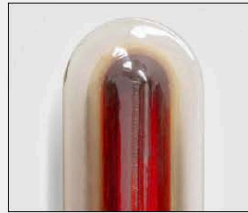

STAHL+BAND

JOY LIGHT

Contact for Price

Measurements: 7 4/5" W x 5 1/5" D x 31 1/2" H Large: 7 4/5" W x 5 1/5" D x 63" H

Materials: Brass and Resin

STAHLANDBAND.COM
INFO@STAHLANDBAND.COM
424.228.4134

STAHL+BAND

R21 / RED

R22 / FLERY RED

R23 / RED CLAY

R24 / MANDARIN RED

R25 / ORANGE

R26 / CANARY YELLOW

R27 / PURPLE

R28 / FUCHSIA