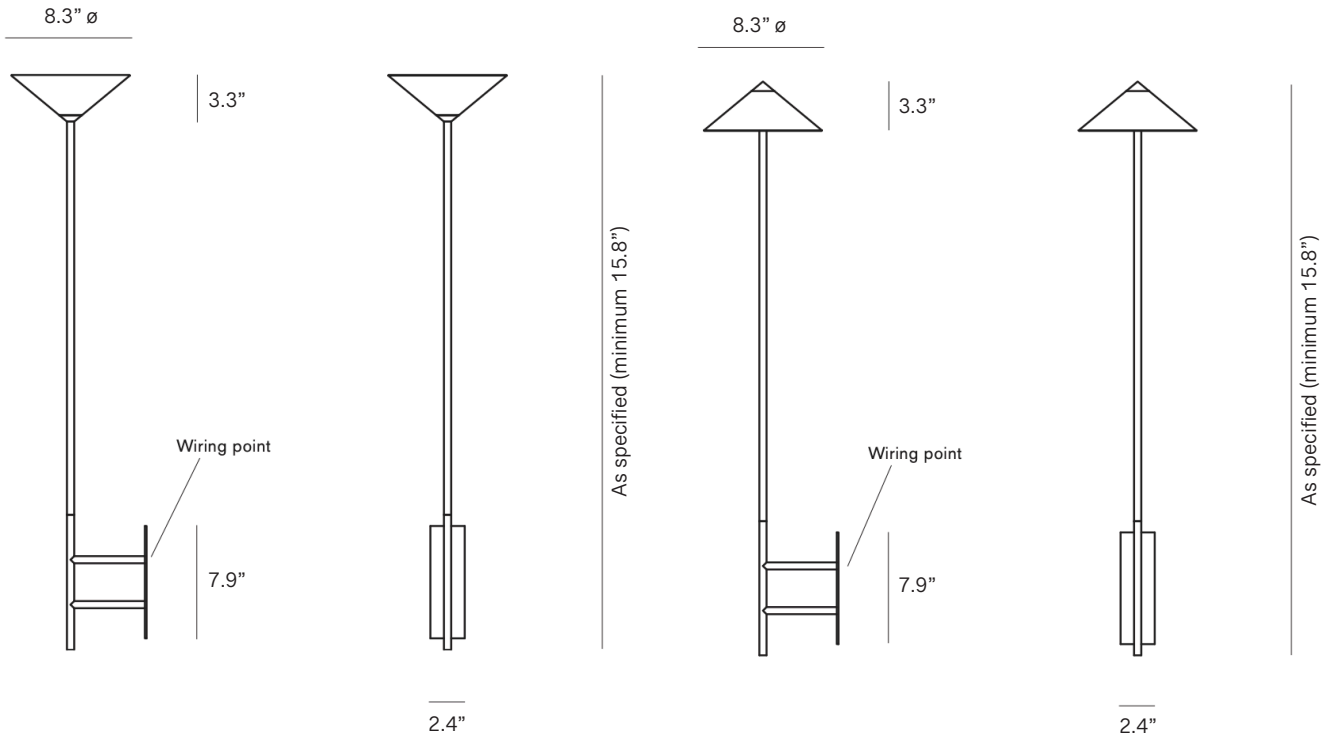

Specification Drawing

Care Instructions

Unsealed Finishes

Our brushed and bronzed brass finishes are optionally available without a protective lacquer. These finishes will tarnish quickly if touched by bare hands. We recommend leaving these finishes to age and patina naturally, however if desired they can be lightly dusted with a clean, dry microfibre cloth. Never use any liquids when cleaning unsealed surfaces.

Sealed Finishes

Our satin and clear lacquered brass variations, enameled steel, and chrome plated finishes may be dusted with a clean microfibre cloth. If further cleaning is required, gently wipe with a damp microfibre cloth or use a mild glass cleaner, ensuring that no liquids come in to contact with any joints, seams or electrical componentry.

Lamps and Glass Shades

Lamps, glass shades and glass shells may be gently dusted with a dry microfibre cloth. If further cleaning is required, gently wipe with a damp microfibre cloth or use a mild glass cleaner, ensuring that no liquids come in to contact with any unsealed brass finishes.

* List pricing is subject to change and does not include shipping.