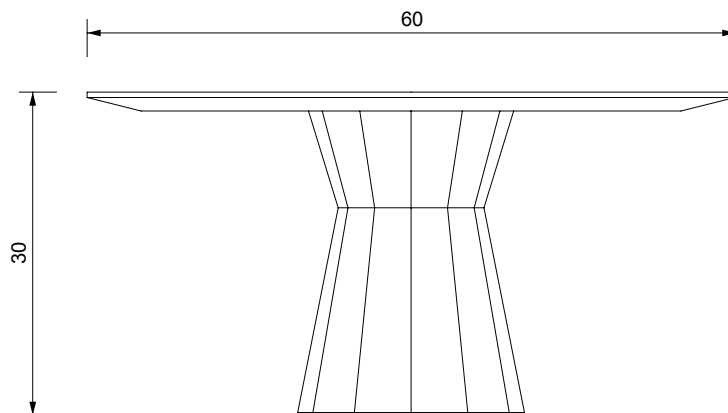

STAHLANDBAND.COM
INFO@STAHLANDBAND.COM
424.228.4134