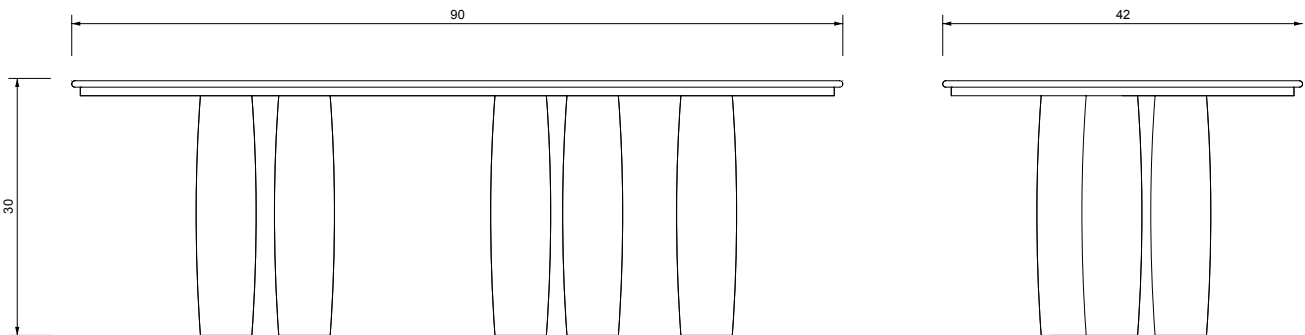

STAHLANDBAND.COM
INFO@STAHLANDBAND.COM
424.228.4134