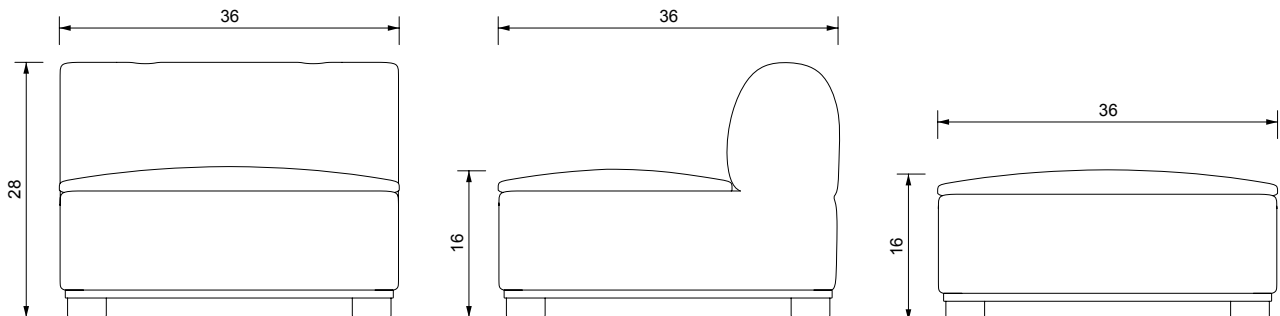

Specification Drawing

STAHLANDBAND.COM
INFO@STAHLANDBAND.COM
424.228.4134