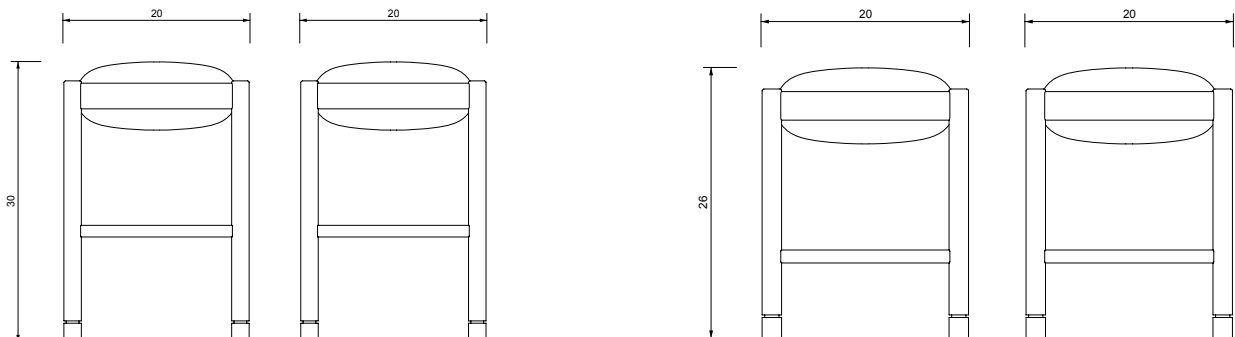

Specification Drawing

STAHLANDBAND.COM
INFO@STAHLANDBAND.COM
424.228.4134