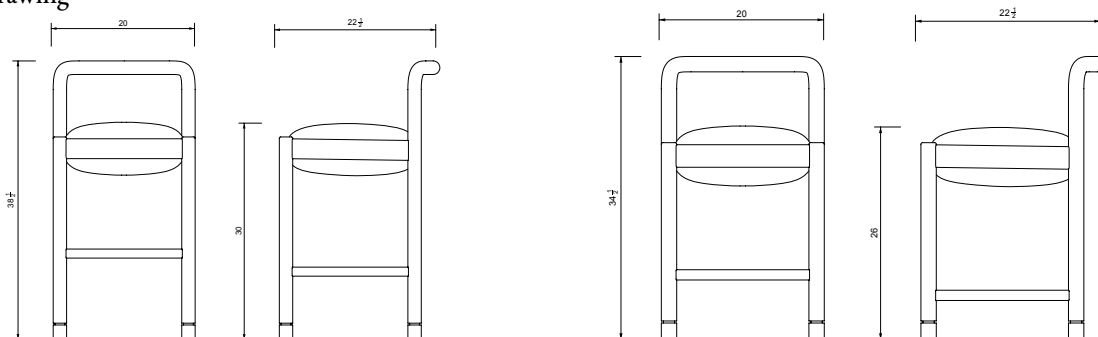

Specification Drawing

STAHLANDBAND.COM
INFO@STAHLANDBAND.COM
424.228.4134