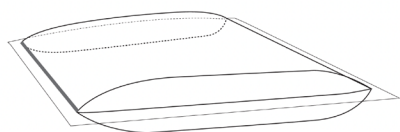

pillow collection

Circle Pillow in Small | 16" diameter X 3 1/2" D | 1 yd

Linen/Velvet \$360

Mohair \$580

Shearling \$750

Circle Pillow in Large | 22" diameter X 3 1/2" D | 1.5 yd

Linen/Velvet \$490

Mohair \$780

Column Pillow in Short | 20" L X 7" W X 7" D | 1 yd

Boucle \$490

Column Pillow in Long | 30" L X 7" W X 7" D | 1.5 yd

Linen \$490

Mohair \$775

Panel Pillow in Short | 21" L X 11" W X 3" D | 1 yd

Alpaca \$500

Panel Pillow in Long | 31.5" L X 11" W X 3" D | 1.5 yd

Leather \$470

Panel Pillow in Square | 21" L X 21" H X 3" D | 1 yd

Leather \$400

Flange Pillow | 24" L X 24" H X 3" D | 1.5 yd

Linen/Velvet \$450

Mohair \$760