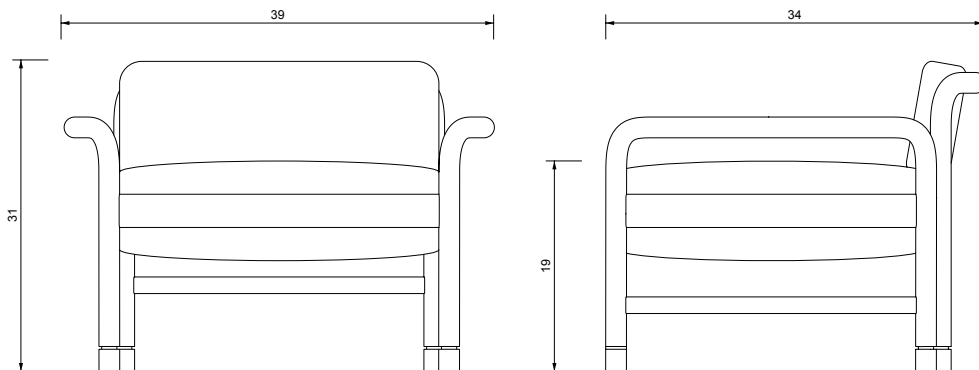

STAHL+BAND

Dubel Lounge Chair shown in Suede, Linen and Wirebrushed Cherry.

DUBEL LOUNGE CHAIR

Standard Dimensions

Overall: 39" W x 34" D x 31" H
Seat Height: 19"

COM

4 yards

** Minimum 54" plain goods, non-repeating pattern.
* COL pricing please inquire.*

** List pricing is subject to change and does not include shipping.*

Specification Drawing

STAHLANDBAND.COM
INFO@STAHLANDBAND.COM
424.228.4134