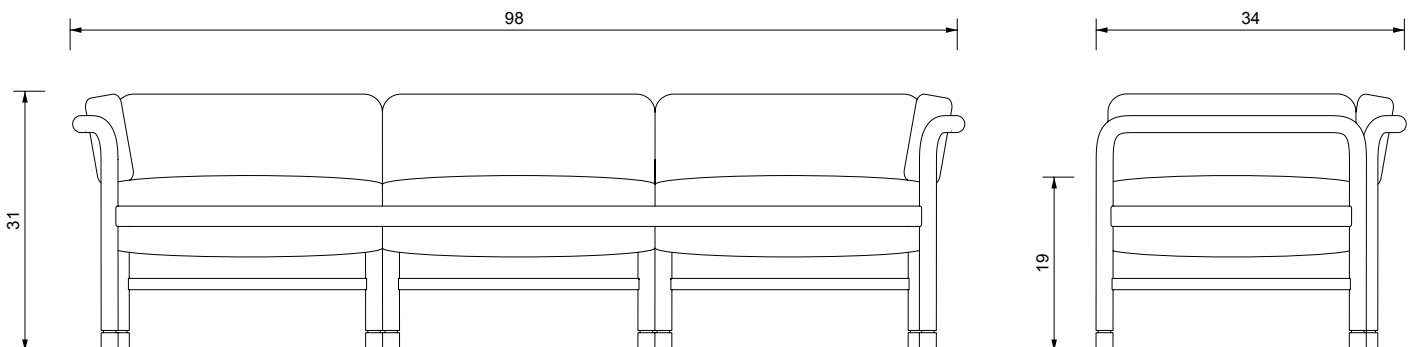

Specification Drawing

STAHLANDBAND.COM
INFO@STAHLANDBAND.COM
424.228.4134