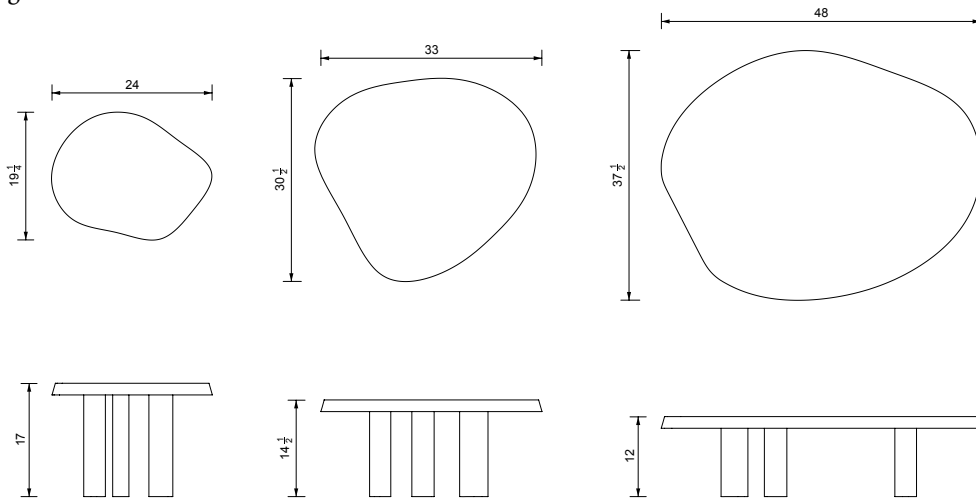

STAHL+BAND

L3 shown in Glass.

GLASS L SERIES

Standard Dimensions

- L1: 48" L x 37 1/2" W x 12" H
- L2: 33" L x 30 1/2" W x 14 1/2" H
- L3: 24" L x 19 1/4" W x 17" H

** Dimensions not customizable.*

List Price *

- L1: \$49,450
- L2: \$34,400
- L3: \$21,250

** List pricing is subject to change and does not include shipping.*

Specification Drawing

STAHLANDBAND.COM
 INFO@STAHLANDBAND.COM
 424.228.4134