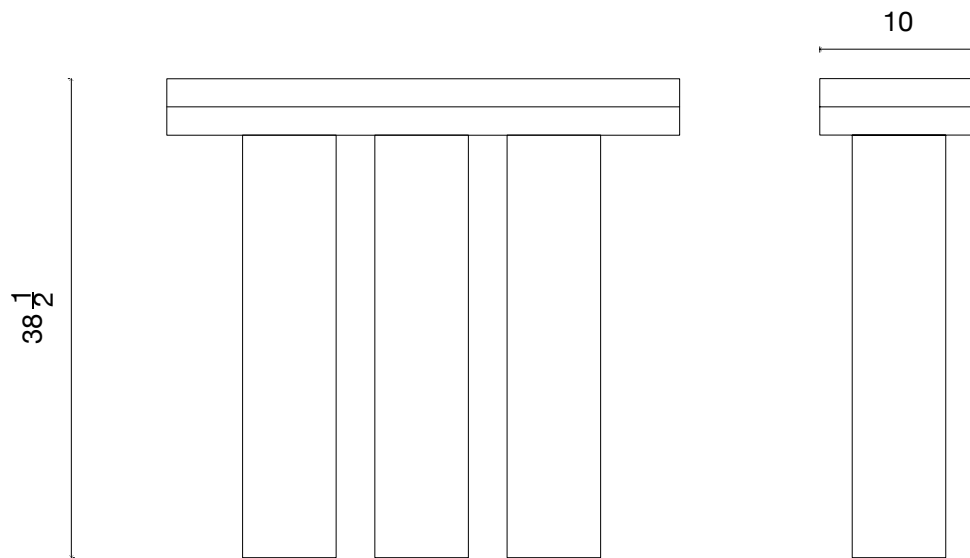

STAHL + BAND