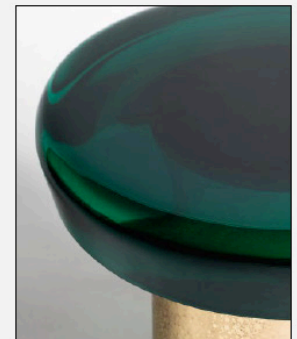

# STAHL + BAND

Cala Coffee Table shown in Concrete and Resin

# STAHL + BAND

R03 / RED CLAY

R04 / RED ORANGE

R06 / AUTUMN

R08 / PURPLE SAPPHIRE

R10 / ROSE VIOLET

R14 / COBALT

R15 / MOONSTONE

R16 / JADE

R19 / KELP FOREST

R20 / TOBACCO