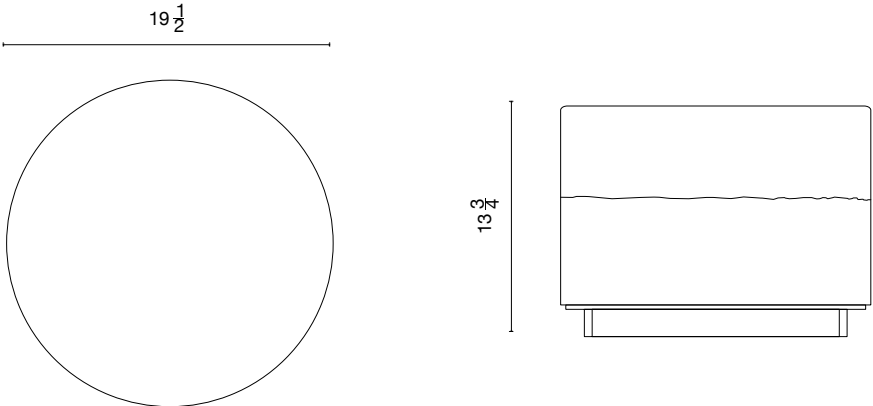

## CALA COFFEE TABLE

Overall Dimensions

Overall: 19 1/2" D x 13 3/4" H

List Price \*

Contact for Price

*\*List pricing is subject to change and does not include shipping.*

Specification Drawing

STAHLANDBAND.COM  
INFO@STAHLANDBAND.COM  
424.228.4134