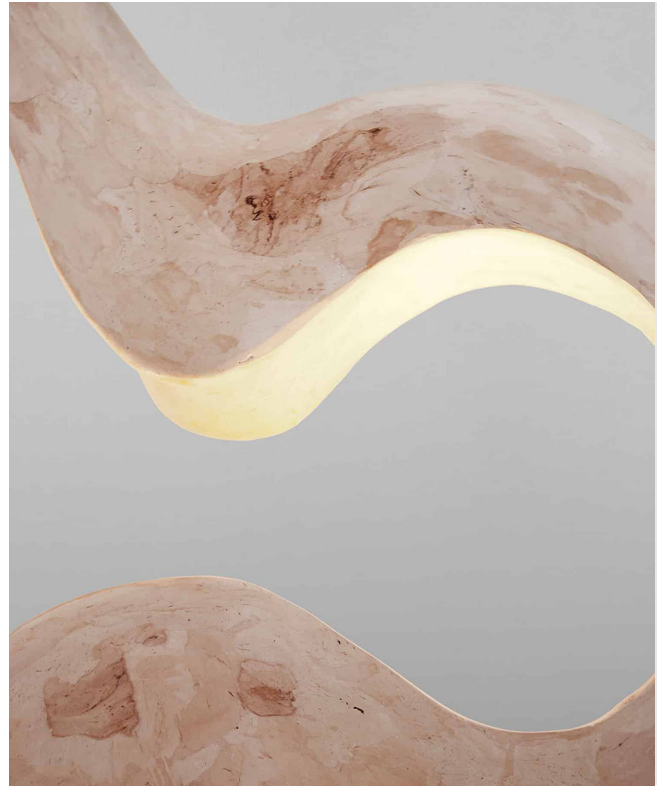

STAHL+BAND

Infinite Lamp shown in Hazelnut.

INFINITE LAMP

Standard Dimensions	Overall: 27" L x 10" W x 26" H Weight: 90 lbs	<i>* Limited Edition</i> <i>* Size subjective, please expect minor changes in dimensions and weight.</i>
Materials	Gypsum, Brass, Electrical Cable: Beige Fabric	
Details	Lamping: GU10 120V Bulbs Included: Yes Dimmable: Yes Electrical Cable: Beige Fabric	
Gypsum Finishes		<i>* Texture and color may vary due to its natural material and working process.</i>
List Price *	Upon Request	

STAHL+BAND

Gypsum Finishes

NATURAL WHITE

ECRU

PINK BEIGE

OXIDE PINK

BURNT SIENA

YELLOW OCHRE