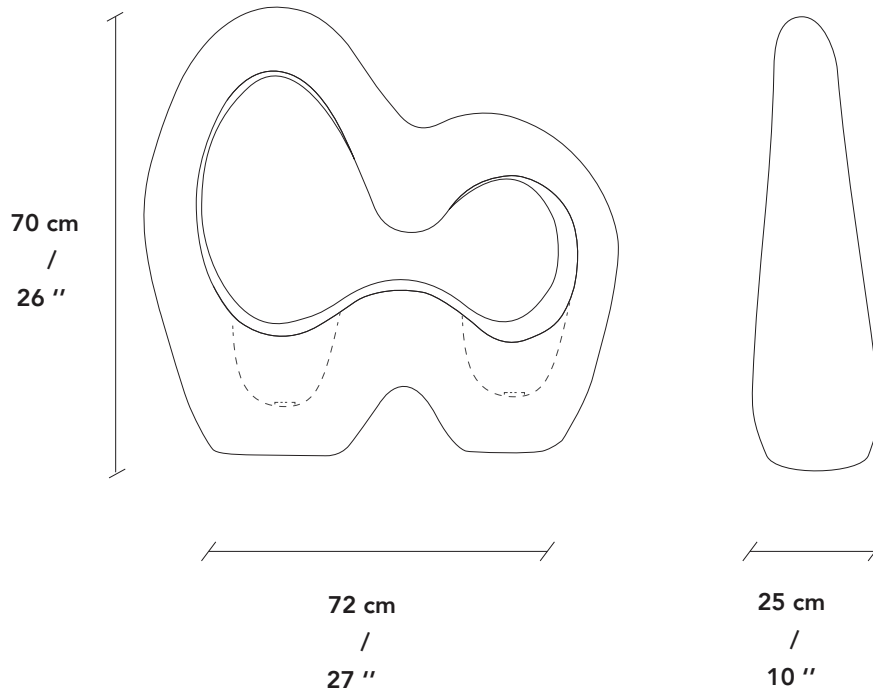

STAHL+BAND

Specification Drawing – Infinite Lamp

Care Instructions

To clean the lamp, adhere to the following steps: First, turn off and unplug the lamp. Next, gently wipe the surface using a dry, soft cloth, avoiding abrasives. Refrain from employing alcohol-based cleaners, and if needed, utilize a damp cloth. Make sure the lamp is fully dry before plugging it back in. Consistent and proper cleaning can help preserve its appearance and prolong its lifespan.