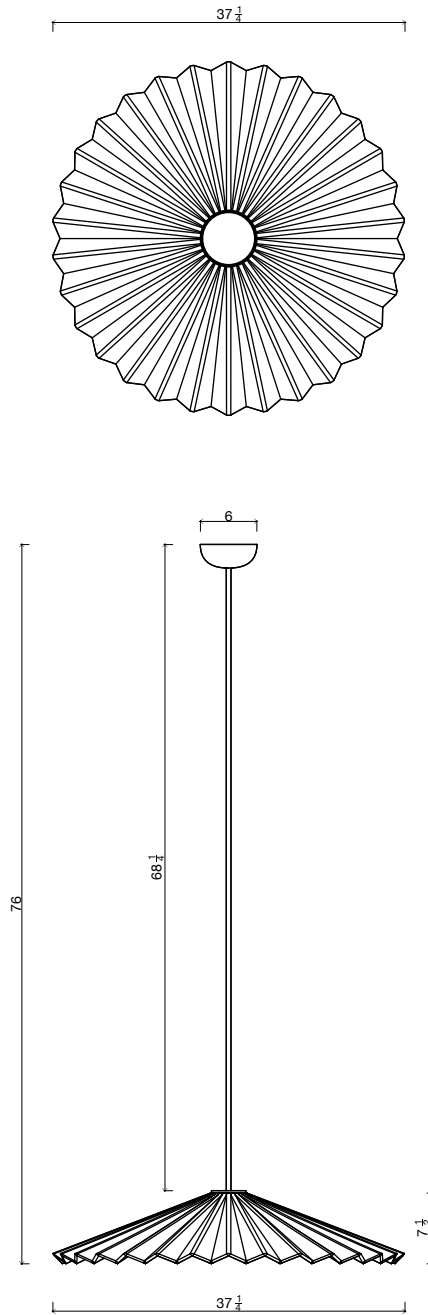

STAHL+BAND

Specification Drawing

Care Instructions

Cleaning

Wipe clean with a soft, dry cloth or static duster. Avoid the use of harsh chemicals or abrasive cleaners as they may cause damage to the surface.