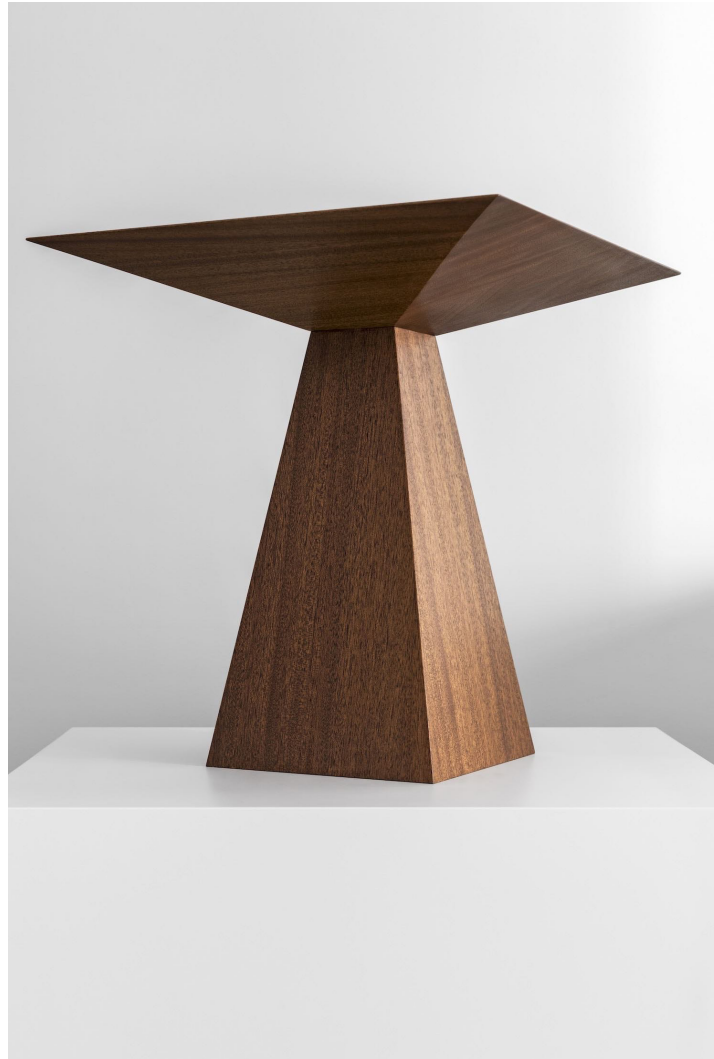

## SFS01 HIGH GLOSS

Contact for price.  
Available in Mahogany or Walnut  
Measurements: 21" L x 20.5" H  
Custom measurements upon request.

## SFS0 SIDE TABLE

Contact for price.

Available in Mahogany or Walnut

Measurements: 19 3/5" L x 19 3/5" W x 20 1/2" H