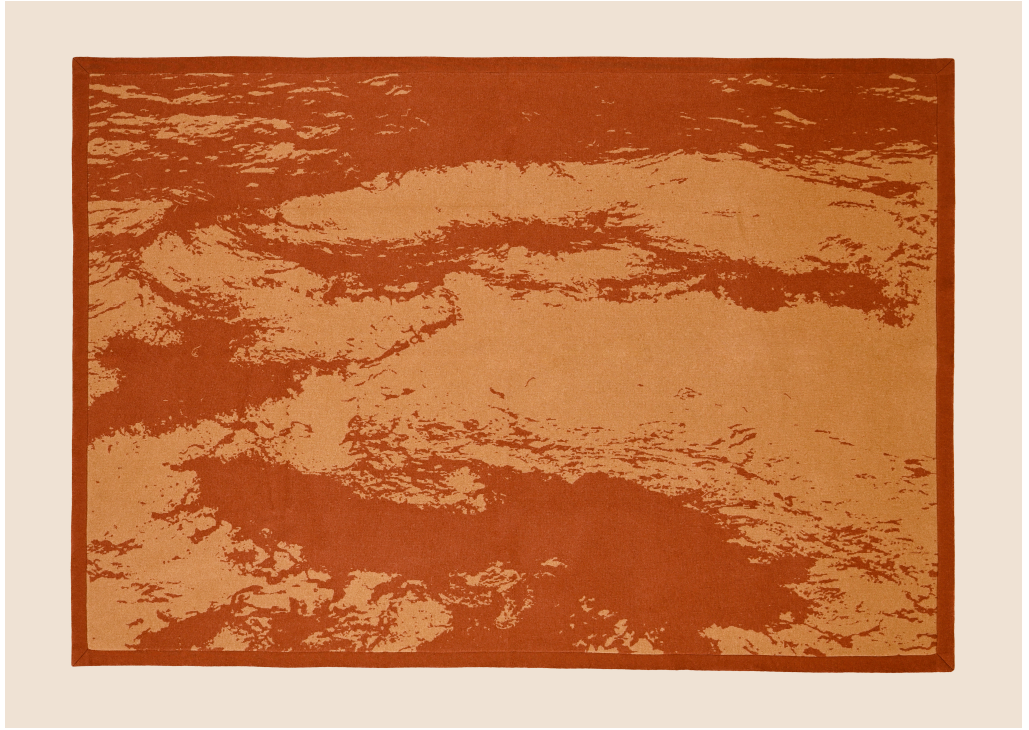

# STAHL+BAND

WELLE Blanket shown in Camel

## WELLE BLANKET – CAMEL

---

Details

Knitted in Los Angeles  
100% Italian Cariaggi Cashmere

---

Measurements

73" x 53"

---