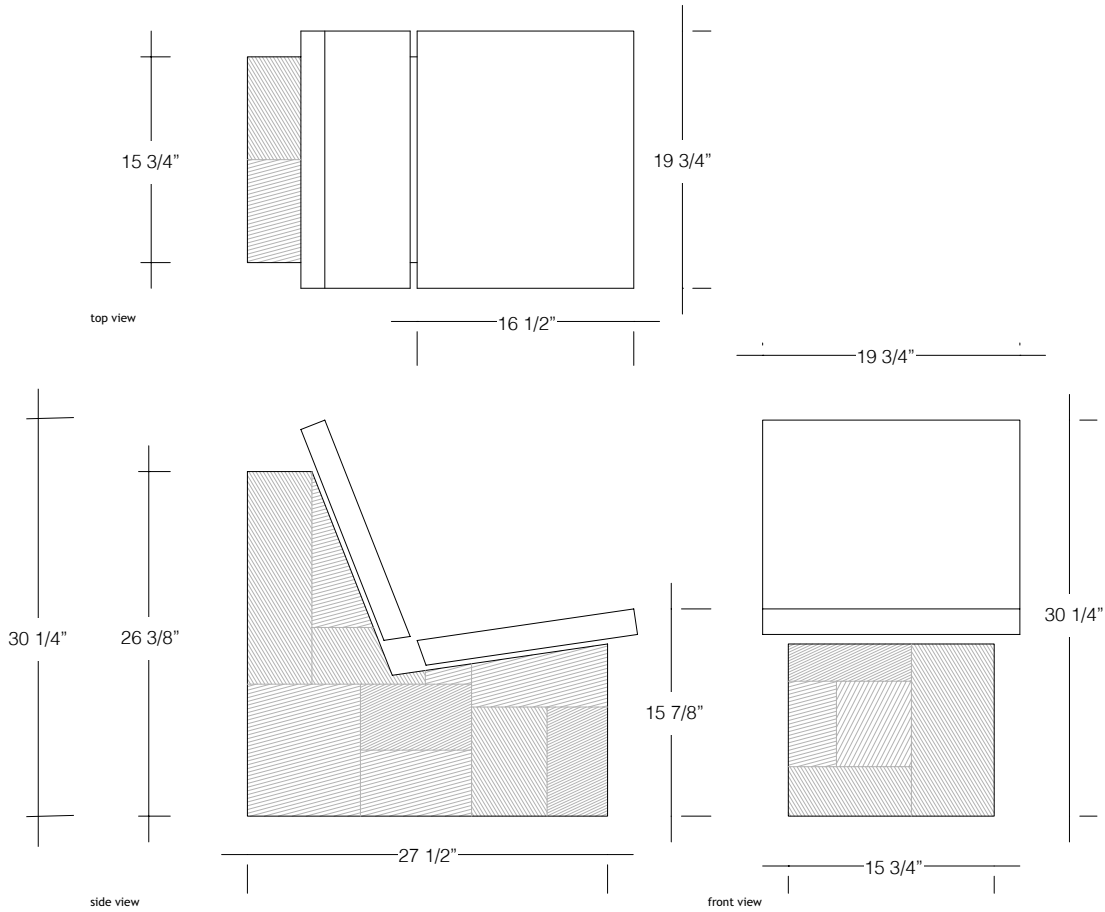

STAHL+BAND

Specification Drawing

Care Recommendations Keep in mind that solid wood expands and contracts due to humidity and temperature changes. All the work has been done to prevent these movements or allow them to happen without any damage or design appearance change. Cracks and small wood imperfections are part of our work and enhance the beauty of each crafted piece.

Exposure to excessive and direct sunlight is not recommended as it can lead to stains on the surface. Please variate placement of objects to avoid staining or color differences and make sure the piece is steadily placed to avoid tipping or any instability

Use a damp cloth to clean your piece regularly. Do not let water or spills sit on wooden surfaces for too long. Do not drag objects on the surface, as it can lead to scratches and loss of protection. Use heat and water-resistant coasters for hot cups and plates. Hot items can draw moisture from within the timber to create a cloudy ring. Do not position furniture close, over or under heating vents, fireplaces, or too close to electrical appliances.