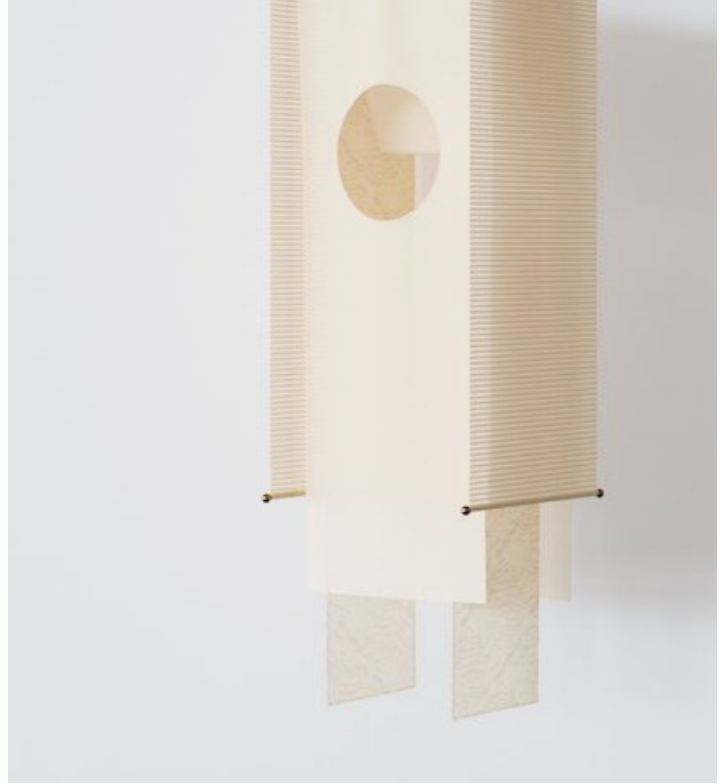

STAHL+BAND

Veil Tall Pendant shown in Ash, Linen, Silk, Cotton, Steel, Acrylic, Brass.

VEIL TALL PENDANT

Standard Dimensions	See specification drawing. Weight: 8 lbs
Materials	Ash, Linen, Silk, Cotton, Steel, Acrylic, Brass
Details	Lamping: Integrated LED 12w; 120v or 240v 2700K 1000lm Bulbs Included: Yes Dimmable: Yes ELV or 0-10V Electronic wall dimmer required Suspension: 6' adjustable cord
List Price *	Upon Request

STAHL+BAND

Specification Drawing