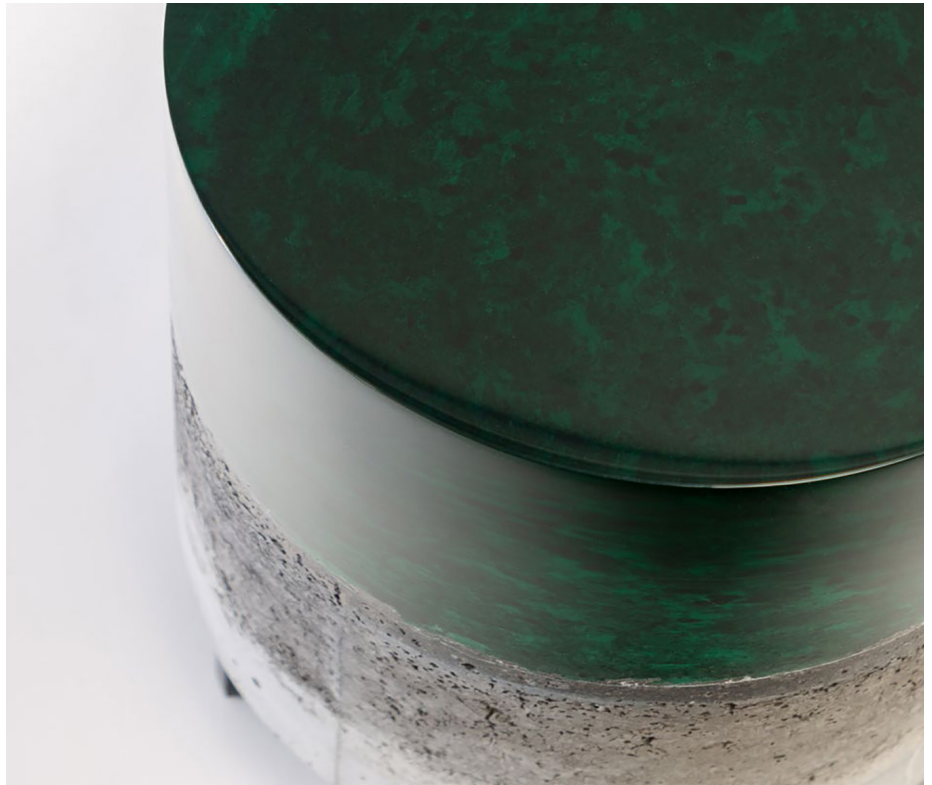

STAHL+BAND

stahlandband.com

info@stahlandband.com

424.228.4134

Cala Side Table shown in Emerald.

CALA SIDE TABLE

Dimensions 11 4/5" DIA x 15 3/4" H

Materials Resin & Concrete