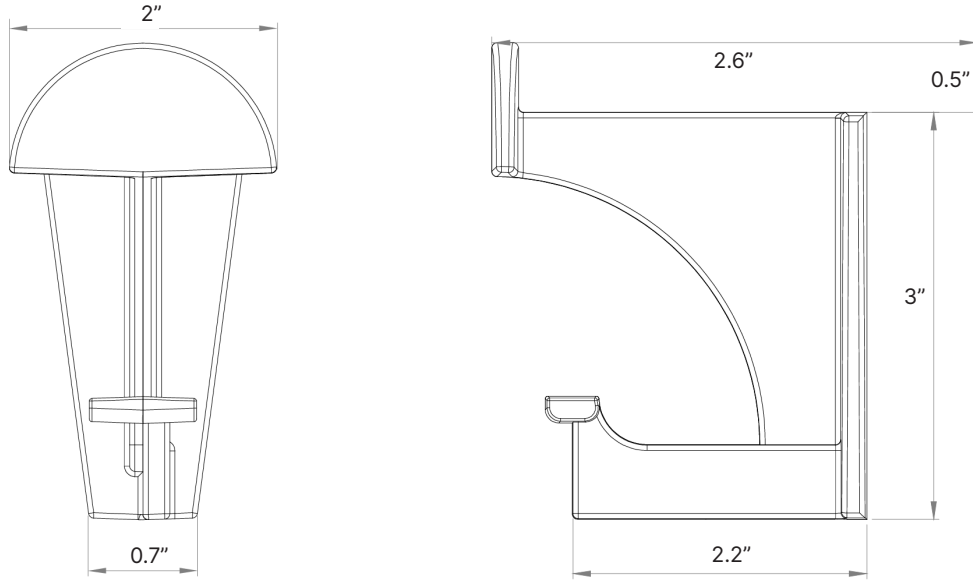

STAHL + BAND

Specification Drawing

Care Instructions

Finish

They will arrive with a bright finish but will oxidise and darken over time to reveal a distinctive patina. Simply use a metal polish to restore a like-new finish.

* List pricing is subject to change and does not include shipping.