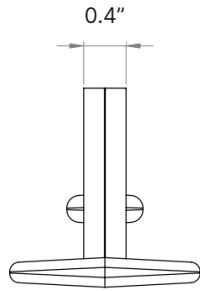

F.ACE Hook in Brass (L) and Aluminum (R)

F.ACE HOOK

Standard Dimensions	3.9" H x 1.9" D x 0.9" W
	Weight : 6.6 oz
Materials	Brass or Aluminum
Details	Finish: Polished
Available Finishes	  <i>Brass</i> <i>Aluminum</i>
List Price*	Contact for Price

STAHL + BAND

Specification Drawing

TOP

ISOMETRIC

FRONT

R.SIDE

Care Instructions

Finish