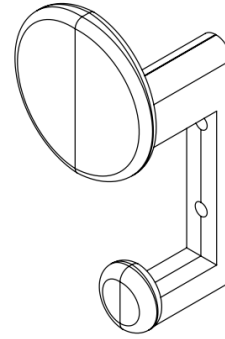

F.ACE Hook in Brass (L) and Aluminum (R)

F.ACE HOOK

Standard Dimensions	3.9" H x 1.9" D x 0.9" W
	Weight : 6.6 oz
Materials	Brass or Aluminum
Details	Finish: Polished
Available Finishes	  <i>Brass</i> <i>Aluminum</i>
List Price*	Contact for Price

STAHL + BAND

Specification Drawing

TOP

ISOMETRIC

FRONT

R.SIDE

Care Instructions

Finish