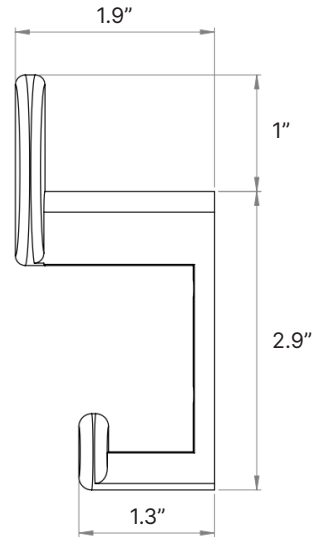

F.ACE Hook in Brass (L) and Aluminum (R)

F.ACE HOOK

Standard Dimensions	3.9" H x 1.9" D x 0.9" W
	Weight : 6.6 oz
Materials	Brass or Aluminum
Details	Finish: Polished
Available Finishes	  <i>Brass</i> <i>Aluminum</i>
List Price*	Contact for Price

STAHL + BAND

Specification Drawing

TOP

ISOMETRIC

FRONT

R.SIDE

Care Instructions

Finish