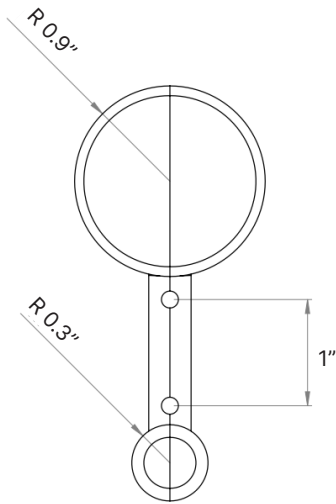

F.ACE Hook in Brass (L) and Aluminum (R)

F.ACE HOOK

Standard Dimensions	3.9" H x 1.9" D x 0.9" W
	Weight : 6.6 oz
Materials	Brass or Aluminum
Details	Finish: Polished
Available Finishes	  <i>Brass</i> <i>Aluminum</i>
List Price*	Contact for Price

STAHL + BAND

Specification Drawing

TOP

ISOMETRIC

FRONT

R.SIDE

Care Instructions

Finish