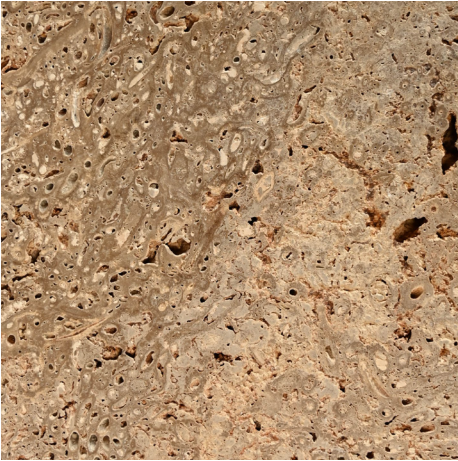

STAHL+BAND

MARBLE + STONE + ONYX

Stahl and Band uses a curated collection of Stone, Marble and Onyx. Each stone type has its own unique vaining and properties.

Since stone is a natural material there is expected to be variation of color, texture and pattern in each piece. There can also be slight cracking and chipping in the stone due to the nature of the material. All of our stone pieces have been sealed but with any piece proper and regular maitanence is necessary.

STAHL+BAND

STONE BLOCKS

Travertine

Limestone

STAHL+BAND

MARBLE BLOCKS

Verde

Lioz

Calacatta Viola

Calacatta

Desert Calacatta

Satuary PT

Tigers Skin

Ruivina

Absolute Black