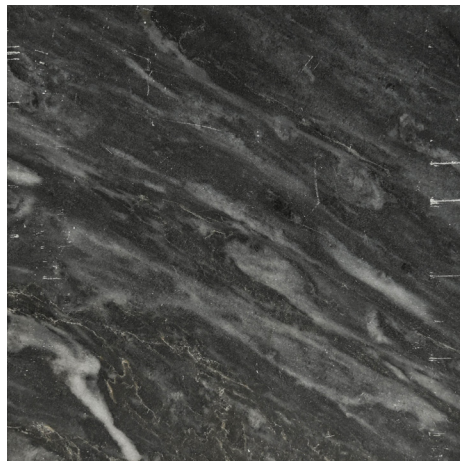

STAHL+BAND

MARBLE + STONE + ONYX

Stahl and Band uses a curated collection of Stone, Marble and Onyx. Each stone type has its own unique vaining and properties.

Since stone is a natural material there is expected to be variation of color, texture and pattern in each piece. There can also be slight cracking and chipping in the stone due to the nature of the material. All of our stone pieces have been sealed but with any piece proper and regular maitanence is necessary.

STAHL+BAND

STONE BLOCKS

Travertine

Limestone

STAHL+BAND

MARBLE BLOCKS

Verde

Lioz

Calacatta Viola

Calacatta

Desert Calacatta

Satuary PT

Tigers Skin

Ruivina

Absolute Black