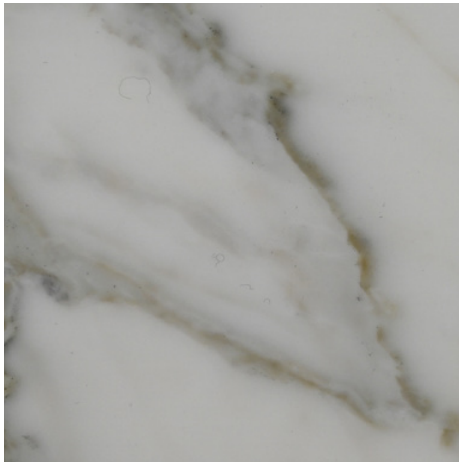

STAHL+BAND

MARBLE + STONE + ONYX

Stahl and Band uses a curated collection of Stone, Marble and Onyx. Each stone type has its own unique vaining and properties.

Since stone is a natural material there is expected to be variation of color, texture and pattern in each piece. There can also be slight cracking and chipping in the stone due to the nature of the material. All of our stone pieces have been sealed but with any piece proper and regular maitanence is necessary.

STAHL+BAND

STONE BLOCKS

Travertine

Limestone

STAHL+BAND

MARBLE BLOCKS

Verde

Lioz

Calacatta Viola

Calacatta

Desert Calacatta

Satuary PT

Tigers Skin

Ruivina

Absolute Black