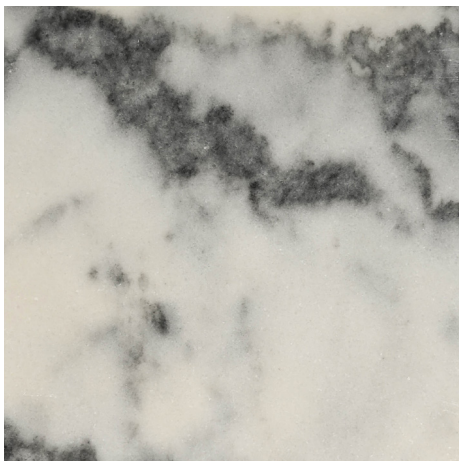

STAHL+BAND

MARBLE + STONE + ONYX

Stahl and Band uses a curated collection of Stone, Marble and Onyx. Each stone type has its own unique vaining and properties.

Since stone is a natural material there is expected to be variation of color, texture and pattern in each piece. There can also be slight cracking and chipping in the stone due to the nature of the material. All of our stone pieces have been sealed but with any piece proper and regular maitanence is necessary.

STAHL+BAND

STONE BLOCKS

Travertine

Limestone

STAHL+BAND

MARBLE BLOCKS

Verde

Lioz

Calacatta Viola

Calacatta

Desert Calacatta

Satuary PT

Tigers Skin

Ruivina

Absolute Black