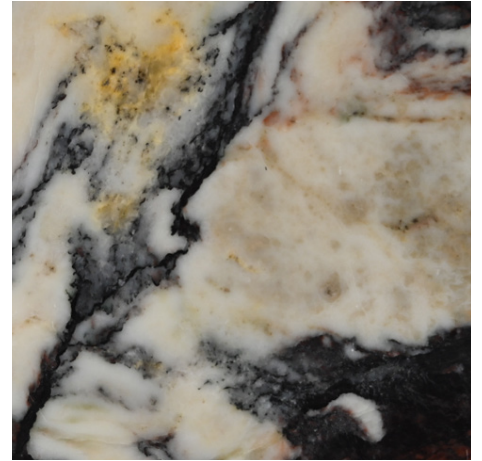

STAHL+BAND

MARBLE + STONE + ONYX

Stahl and Band uses a curated collection of Stone, Marble and Onyx. Each stone type has its own unique vaining and properties.

Since stone is a natural material there is expected to be variation of color, texture and pattern in each piece. There can also be slight cracking and chipping in the stone due to the nature of the material. All of our stone pieces have been sealed but with any piece proper and regular maitanence is necessary.

STAHL+BAND

STONE BLOCKS

Travertine

Limestone

STAHL+BAND

MARBLE BLOCKS

Verde

Lioz

Calacatta Viola

Calacatta

Desert Calacatta

Satuary PT

Tigers Skin

Ruivina

Absolute Black