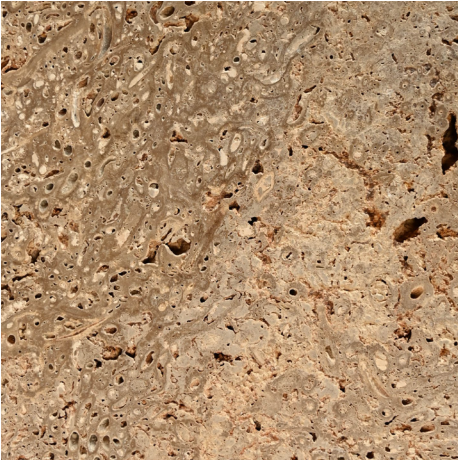

STAHL+BAND

MARBLE + STONE + ONYX

Stahl and Band uses a curated collection of Stone, Marble and Onyx. Each stone type has its own unique vaining and properties.

Since stone is a natural material there is expected to be variation of color, texture and pattern in each piece. There can also be slight cracking and chipping in the stone due to the nature of the material. All of our stone pieces have been sealed but with any piece proper and regular maitanence is necessary.

Since stone is a natural material there is expected to be variation of color, texture and pattern in each piece. There can also be slight cracking and chipping in the stone due to the nature of the material. All of our stone pieces have been sealed but with any piece proper and regular maitanence is necessary.

STAHL+BAND

STONE BLOCKS

Travertine

Limestone

STAHL+BAND

MARBLE BLOCKS

Verde

Lioz

Calacatta Viola

Calacatta

Desert Calacatta

Satuary PT

Tigers Skin

Ruivina

Absolute Black