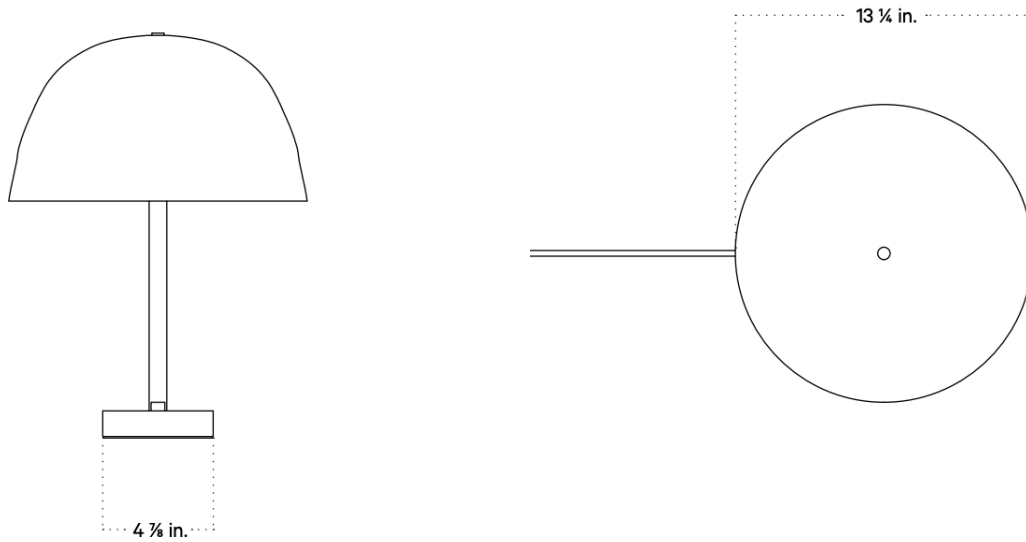

STAHL+BAND

stahlandband.com

info@stahlandband.com

424.228.4134

Specification Drawing

Care Instructions

Never use scouring pads or abrasive cleaning solutions. If it comes in a bottle, its bad for your fixture. Instead, we recommend using soft microfiber cloths, which are gentler on our products and the planet. For Metal: Wipe with a damp or dry microfiber cloth. Please note that our brass is unlaquered, and will darken naturally over time. For Glass: Wipe clear or colored glass with a damp microfiber cloth. For sandblasted or etched glass, use a dry microfiber cloth. Removable glass shades can be washed carefully in a sink using warm or hot water. For Ceramic: Wipe with a damp microfiber cloth. Do not submerge in water.

Notes

1. *1. A rotary dimmer switch is located on the base of the fixture.*
2. *2. This table lamp comes with a 10-foot black cord; length is not customizable.*
3. *3. This fixture has handmade elements and may exhibit variability within the same piece. These variations are inherent in the production process and are not to be considered as defects.*
4. *4. Dimensions may vary within one inch.*
5. *5. This fixture is available as a plug-in, hardwired with a switch, or hardwired without a switch.*