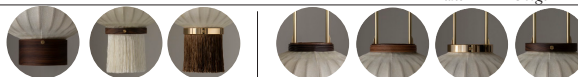

Ceiling Canopy: 3 3/4" Ø

Materials

Walnut & bamboo frame, hand-colored fabrics, metal pipes & ring, porcelain ceiling canopy, walnut and metal caps.

Details

Lamping: E-27 Max 40 Watt

Bulbs Included: No

Dimmable : Yes

Taroko Gorge

Top & Bottom Finishes

Walnut II

Fringe Off White

Fringe Brown

Leather Brown

Leather Beige

Brass