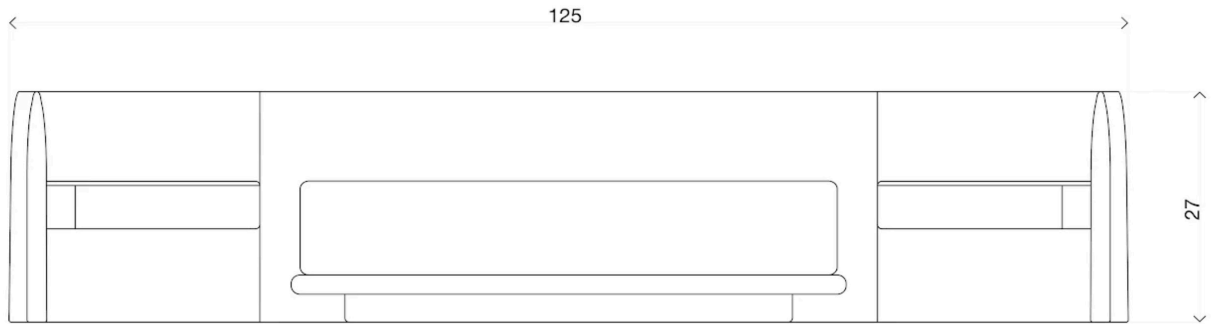

# PANEEL SOFA

Standard Dimensions

Queen: 125" W × 85 5/8" D × 27" H  
 King: 141" W × 85 5/8" D × 27" H

*\* Heavy Item*

Available Wood Finishes

*\* Additional S+B Wood Finishes available upon request.  
 \*\* Refer to S+B Material Guide for additional Finishes*

List Price \*

Queen:  
 Tier 1: \$24,000  
 Tier 2: \$24,500

King:  
 Tier 1: \$28,500  
 Tier 2: \$29,000

*\* List pricing is subject to change and does not include shipping*

stahlandband.com  
info@stahlandband.com  
424.228.4134

Specification Drawing

Queen

stahlandband.com  
info@stahlandband.com  
424.228.4134

Specification Drawing

King