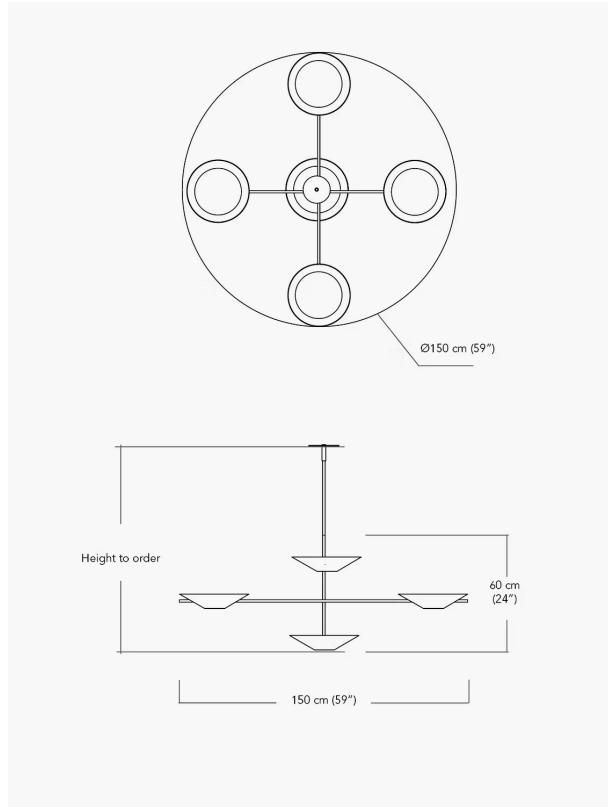

Cumulo HR5 with Black Powder Coated Steel finish (L) & Cumulo HR6 (R)

CUMULO CHANDELIER - ROUND (HR5 & HR6)

<p>Standard Dimensions</p>	<p>HR5: 59" Ø - Minimum OAH: 30" Standard OAH: 39" - Weight: 18 lbs HR6: 79" Ø Minimum OAH: 30" Standard OAH: 43" - Weight: 21 lbs</p>	<p><i>*Custom OAH: Made to order</i> <i>* Canopy: 6" Ø</i> <i>* Specify height upon order</i> <i>* Fixed drop not adjustable on site.</i> <i>* Hardwire installations must be installed by a professional..</i></p>
<p>Details</p>	<p>Dimmable <i>LED bulbs</i> (E12 base, 2700K, 6W, 600 lumens) Electrical input: 110-120V <i>Bulbs included</i></p>	<p><i>* Light Diffusers: Polypropylene</i></p>
<p>Materials & Fixtures</p>	<p>Aged Brass or Steel</p>	
<p>Available Finishes</p>	 <p><i>Black Powder-Coated Steel</i> <i>Aged Brass Light</i> <i>Aged Brass Dark</i></p>	
<p>List Price *</p>	<p>Upon Request <i>* List pricing is subject to change and does not include shipping</i></p>	
<p>Care Instructions</p>	<ul style="list-style-type: none"> - <i>Indoor use only (dry locations).</i> - <i>Wipe clean with a dry cloth or a duster.</i> - <i>Do not use abrasive products.</i> - <i>Do not use water or wet cloth.</i> 	

Specification Drawing

HR5

HR6